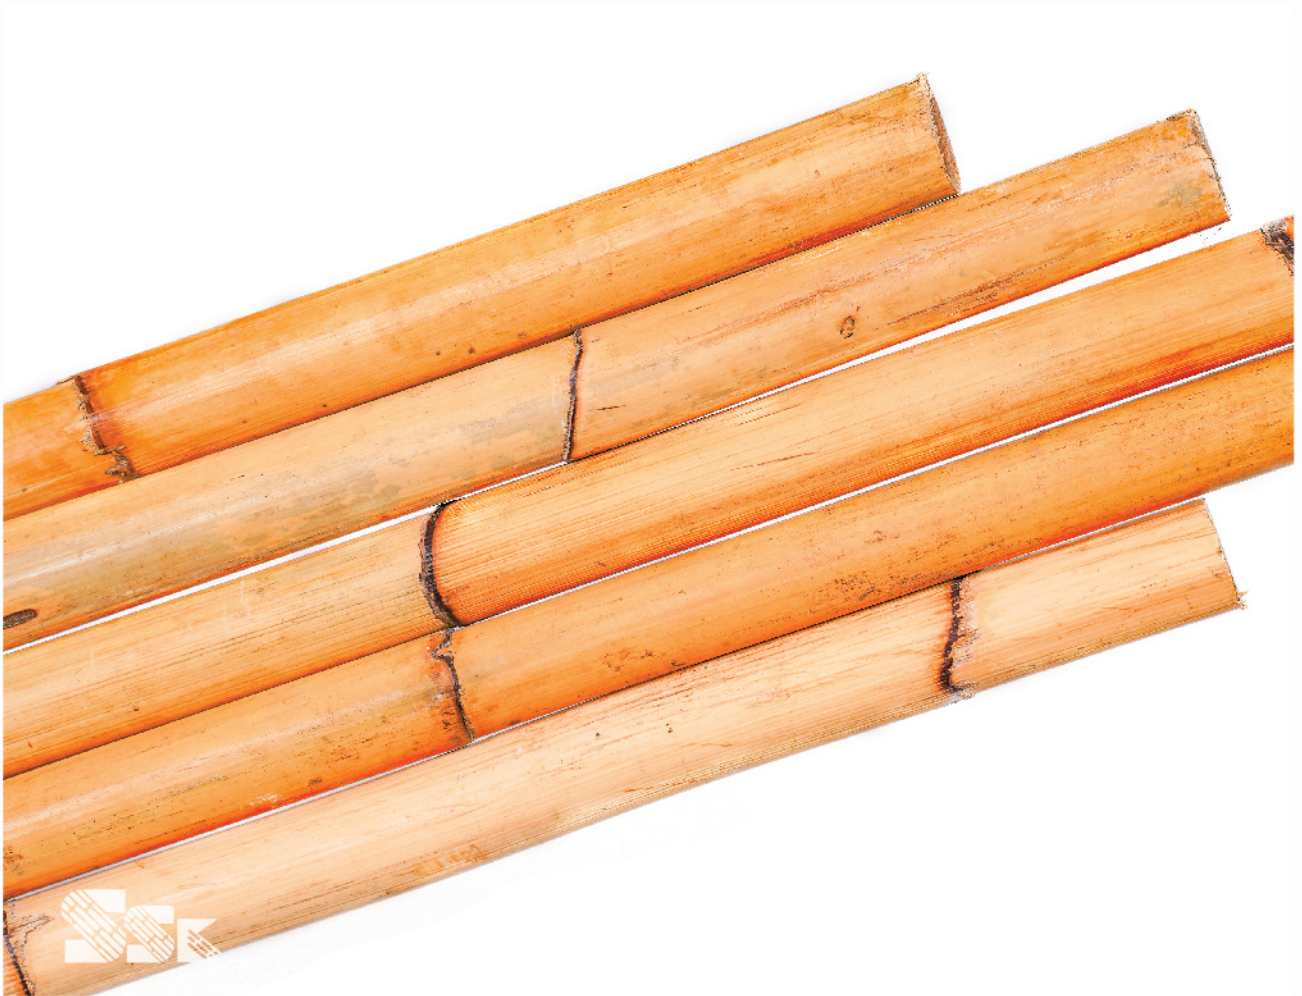

Rattan Manau

SSK is proud to offer a wide range of high-quality rattan manau products that are perfect for a variety of furniture and decor applications. Our rattan manau is made from the finest natural rattan material and is available in different sizes and lengths to suit your specific project needs.

Rattan manau is a durable and strong material that is commonly used in furniture making, especially for creating sturdy frames and supports. It is known for its beautiful natural color and texture, making it a popular choice among designers and furniture makers.

Sizes: 35 - 39mm, 40 - 44mm, 45 - 50mm, 50 - 55mm