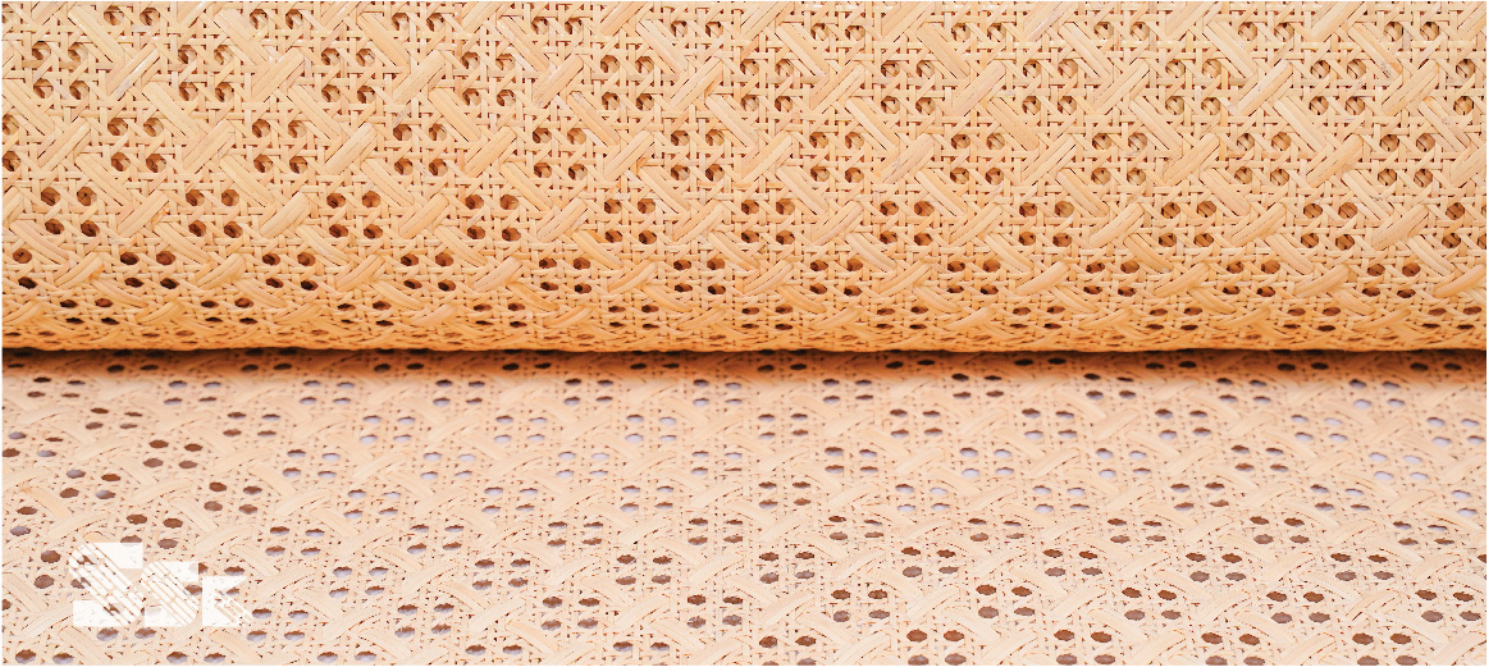

OPEN FLORAL WEBBING