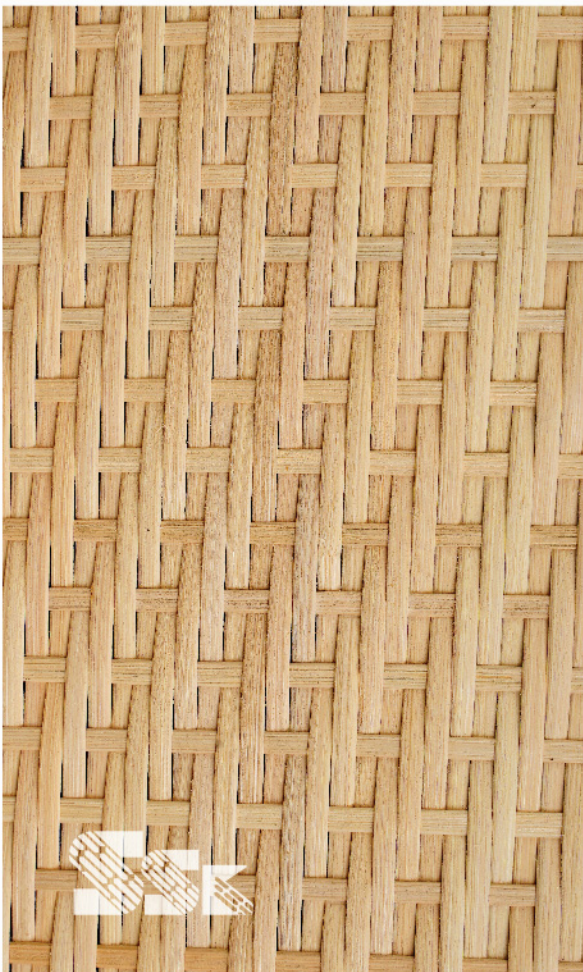

CLOSED WEAVE NET