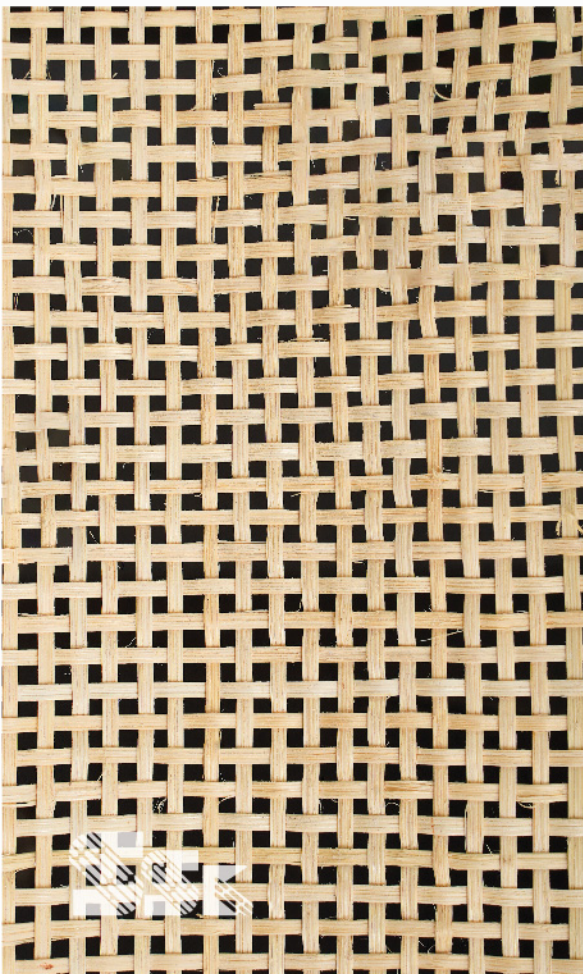

OPEN WEAVE GRID WEBBING