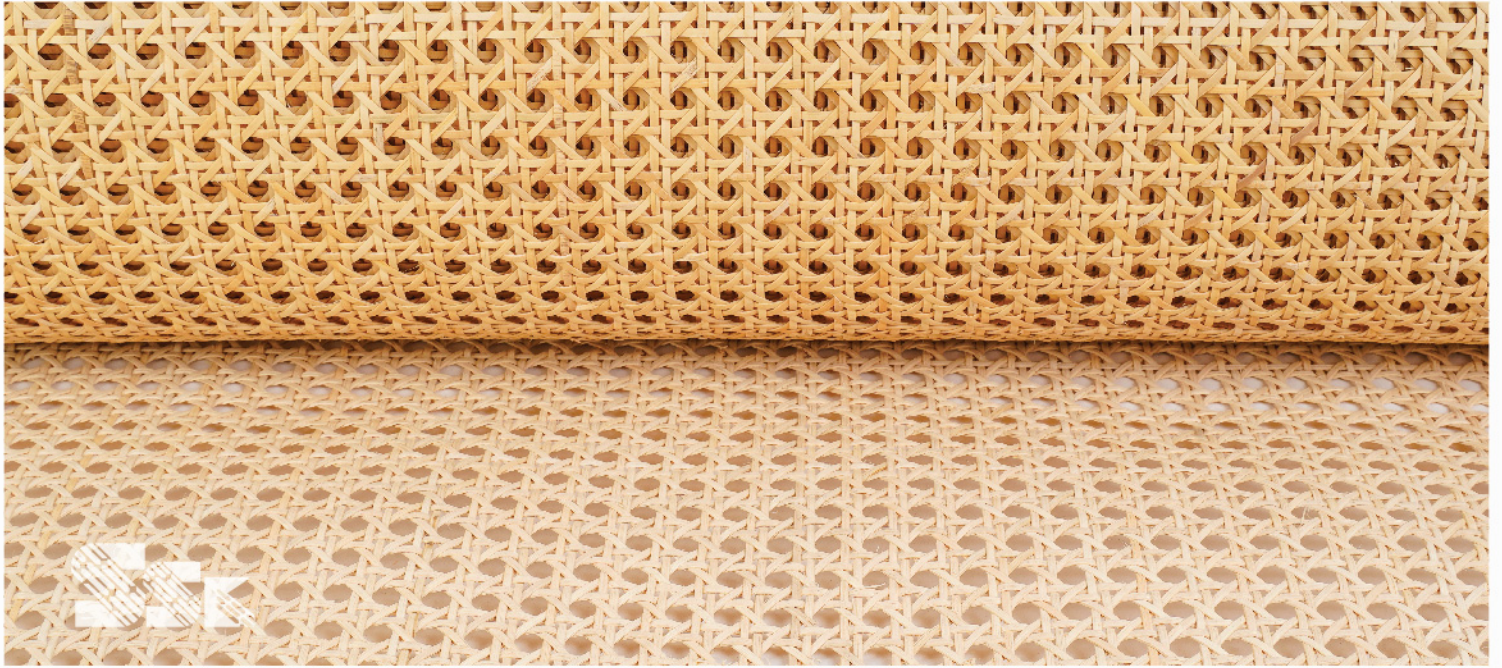

# Open Hexagonal Webbing

Our open hexagonal rattan webbing is made from the finest quality, natural rattan material, and is woven in a beautiful, open, hexagonal pattern that is both unique and eye-catching. Our rattan webbing is perfect for a wide range of furniture and decor applications, including chair seats, backs, and sides, as well as cabinet doors, room dividers, and other home accessories.

# Open Weave Grid Webbing

SSK is a leading provider of open box type rattan webbing, a popular choice for a wide range of furniture and decor applications. Our open weave grid rattan webbing is made from high-quality, natural rattan material that is both durable and long-lasting. This type of rattan webbing features an open, box-like pattern that adds a unique texture and design to any project.