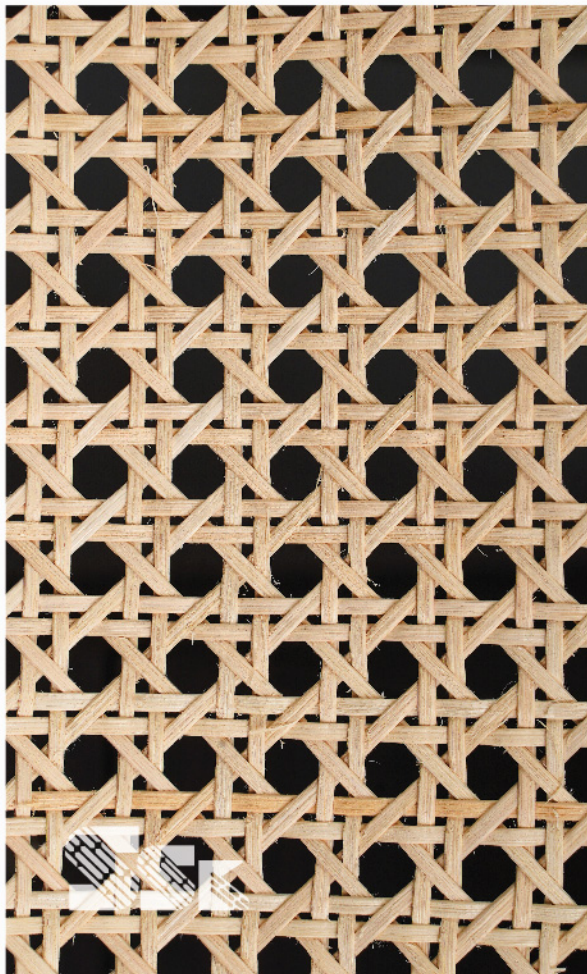

OPEN HEXAGONAL WEBBING