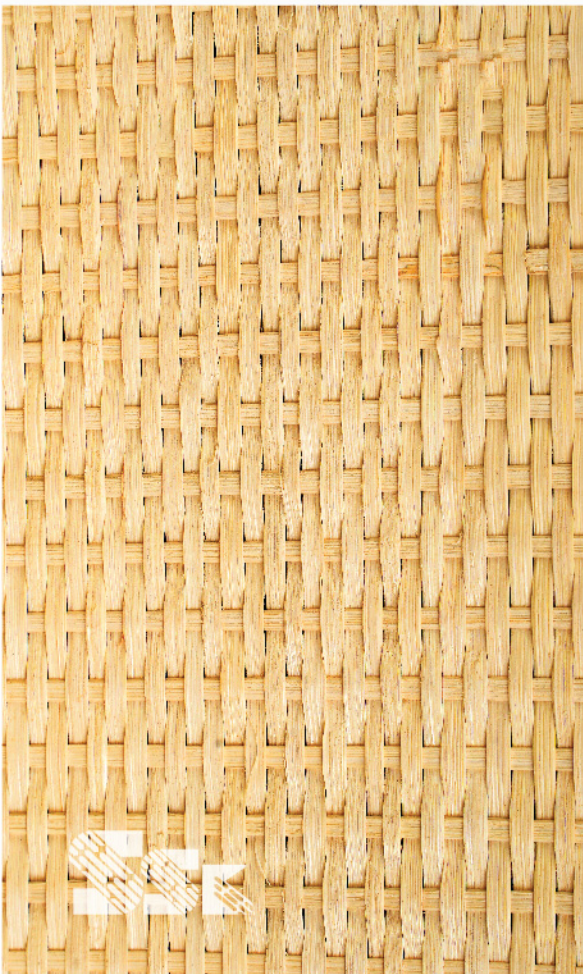

CLOSED WEAVE MESH