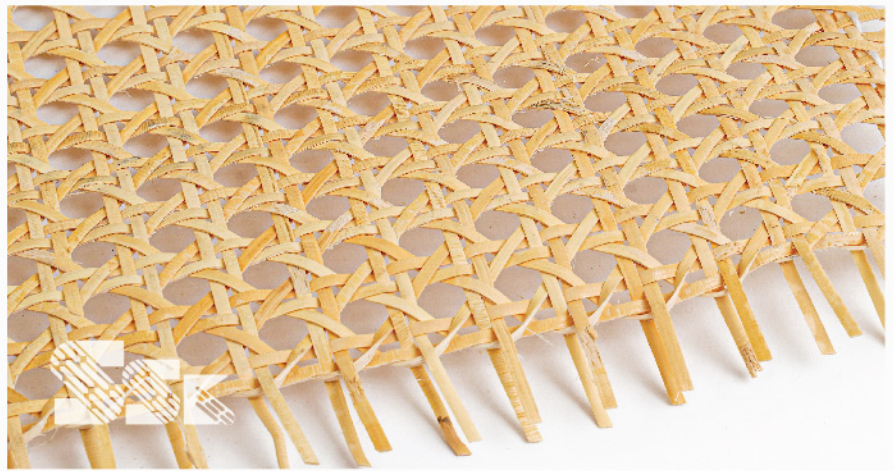

# Open Hexagonal Webbing

Our open hexagonal rattan webbing is made from the finest quality, natural rattan material, and is woven in a beautiful, open, hexagonal pattern that is both unique and eye-catching. Our rattan webbing is perfect for a wide range of furniture and decor applications, including chair seats, backs, and sides, as well as cabinet doors, room dividers, and other home accessories.

We offer a wide range of sizes and lengths of open hexagonal rattan webbing to choose from. Below are the sizes available with us:

---

<b>Width</b>	<b>Length</b>	<b>Square Feet (1 Roll)</b>
16 inches	50 ft	66.66 sqft
18 inches	50 ft	75 sqft
20 inches	50 ft	83.33 sqft
22 inches	50 ft	91.66 sqft
24 inches	50 ft	100 sqft
30 inches	50 ft	125 sqft
36 inches	50 ft	150 sqft

# Open Weave Grid Webbing

SSK is a leading provider of open box type rattan webbing, a popular choice for a wide range of furniture and decor applications. Our open weave grid rattan webbing is made from high-quality, natural rattan material that is both durable and long-lasting. This type of rattan webbing features an open, box-like pattern that adds a unique texture and design to any project.