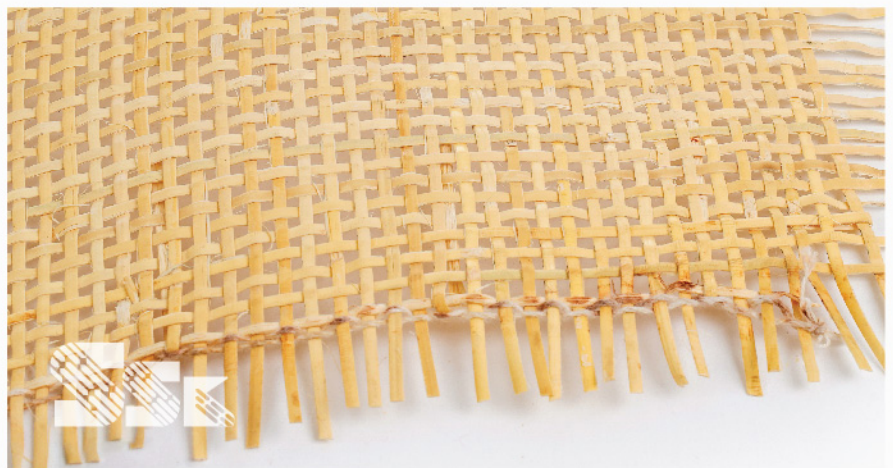

OPEN WEAVE GRID WEBBING