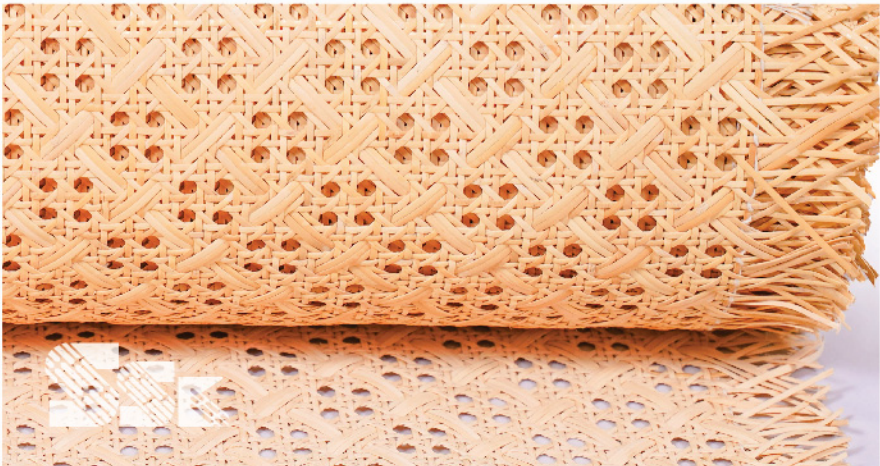

OPEN FLORAL WEBBING