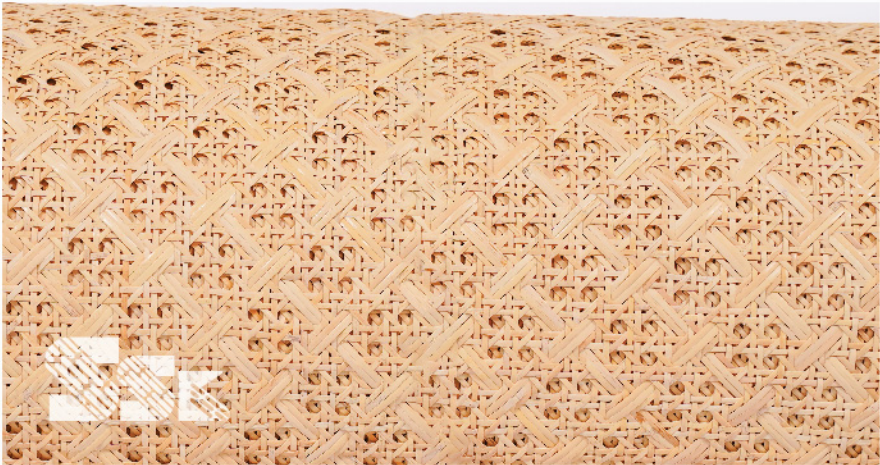

OPEN FLORAL WEBBING