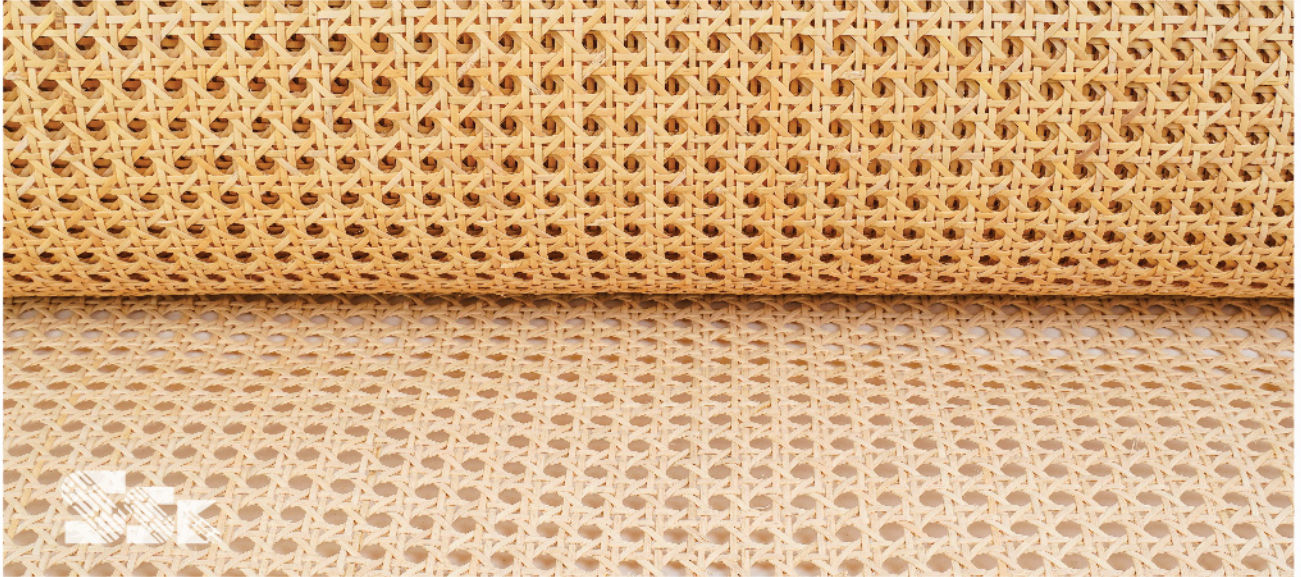

# Open Hexagonal Webbing

Our open hexagonal rattan webbing is made from the finest quality, natural rattan material, and is woven in a beautiful, open, hexagonal pattern that is both unique and eye-catching. Our rattan webbing is perfect for a wide range of furniture and decor applications, including chair seats, backs, and sides, as well as cabinet doors, room dividers, and other home accessories.

# Open Weave Grid Webbing

SSK is a leading provider of open box type rattan webbing, a popular choice for a wide range of furniture and decor applications. Our open weave grid rattan webbing is made from high-quality, natural rattan material that is both durable and long-lasting. This type of rattan webbing features an open, box-like pattern that adds a unique texture and design to any project.