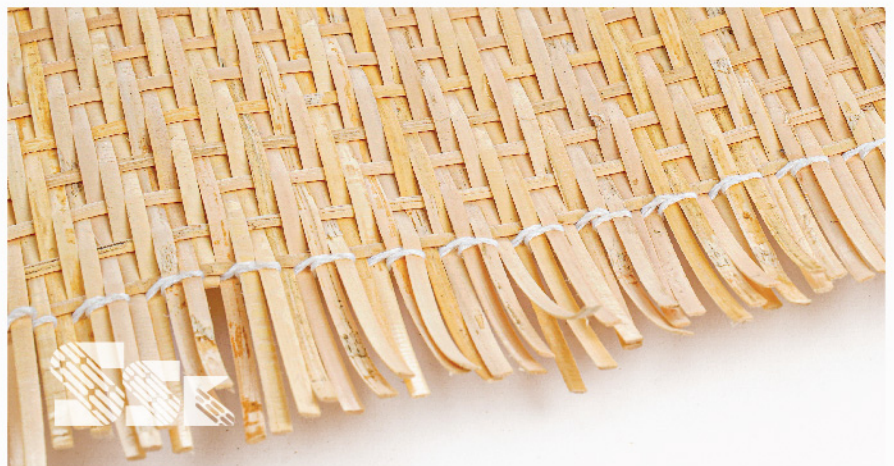

CLOSED WEAVE NET