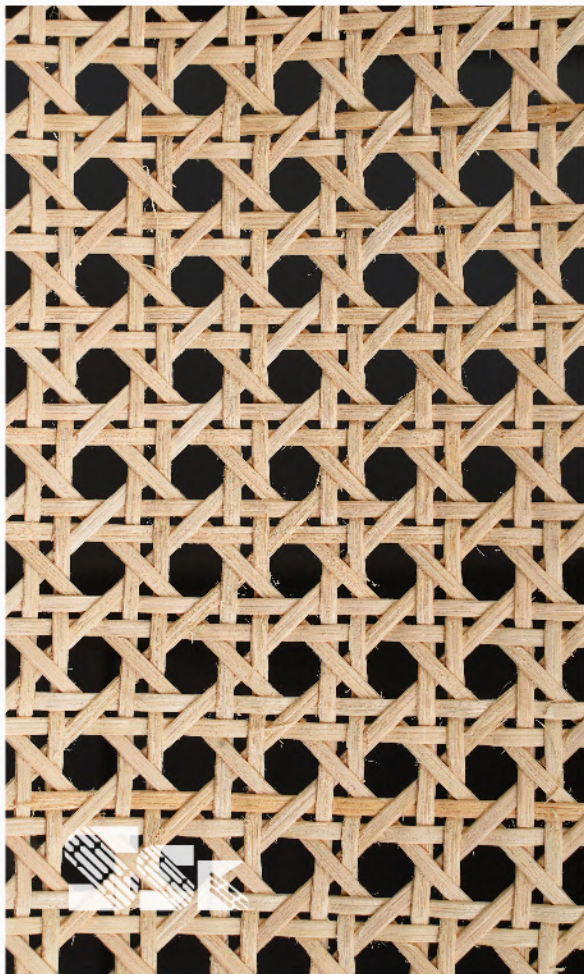

OPEN HEXAGONAL WEBBING