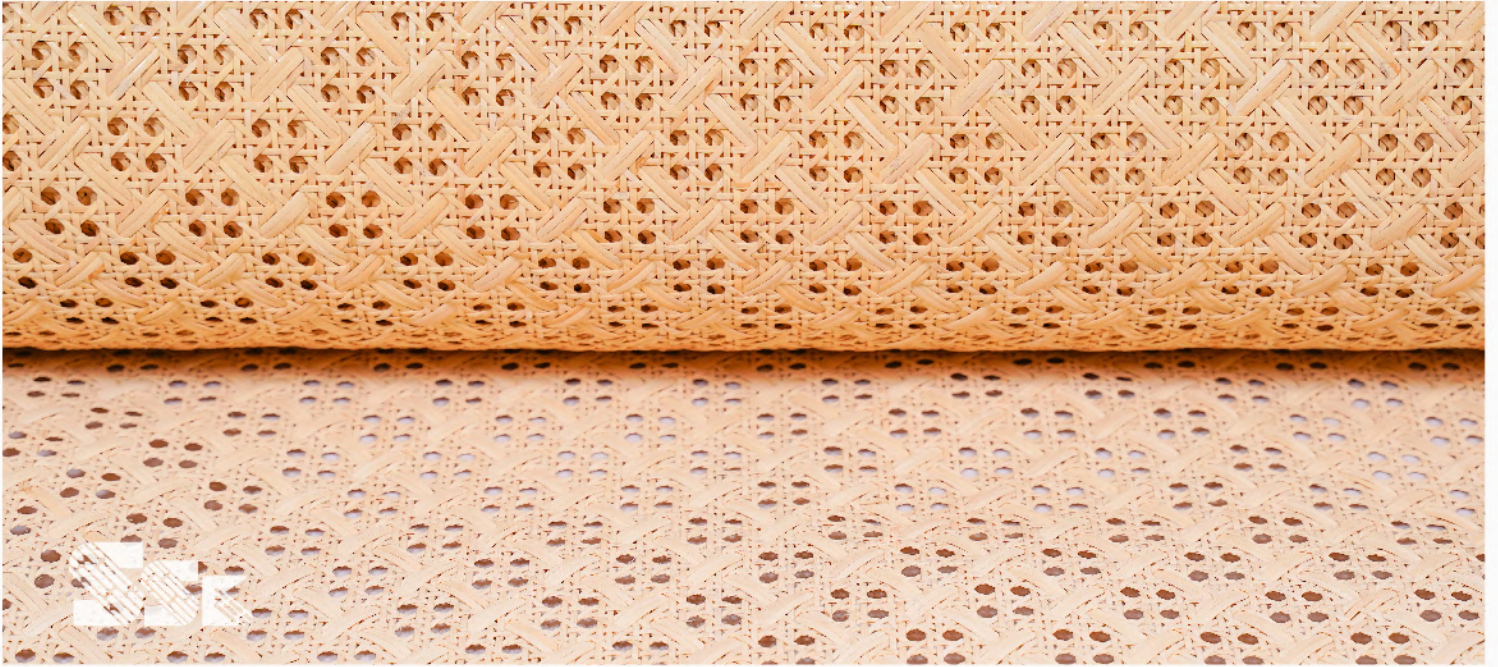

OPEN FLORAL WEBBING