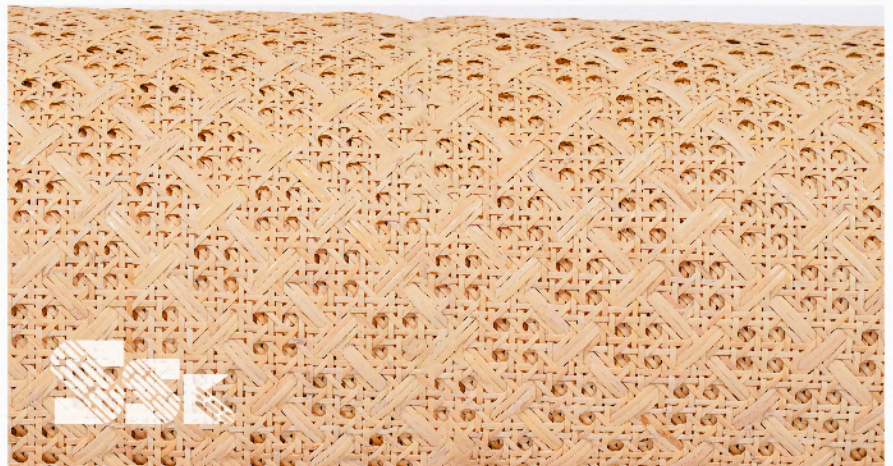

OPEN FLORAL WEBBING