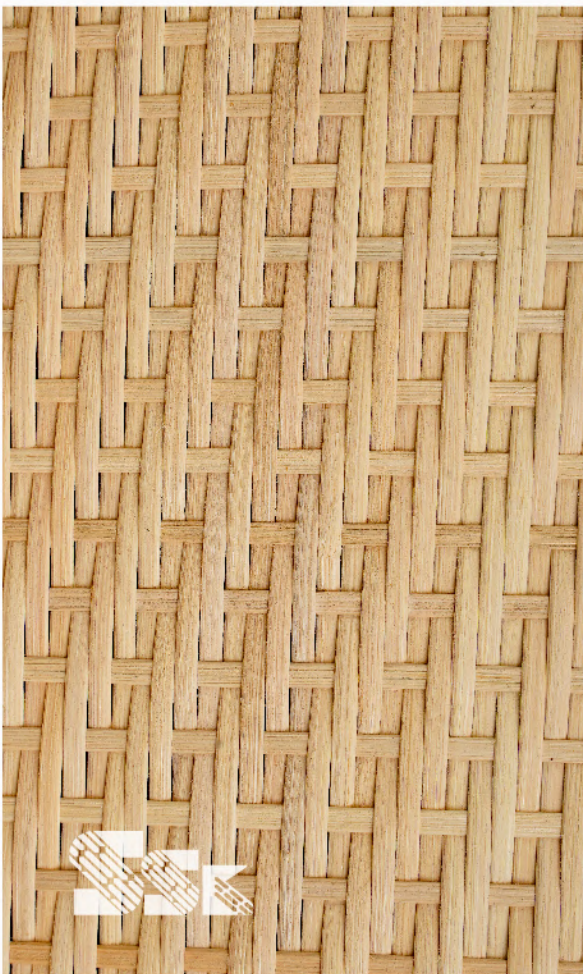

CLOSED WEAVE NET