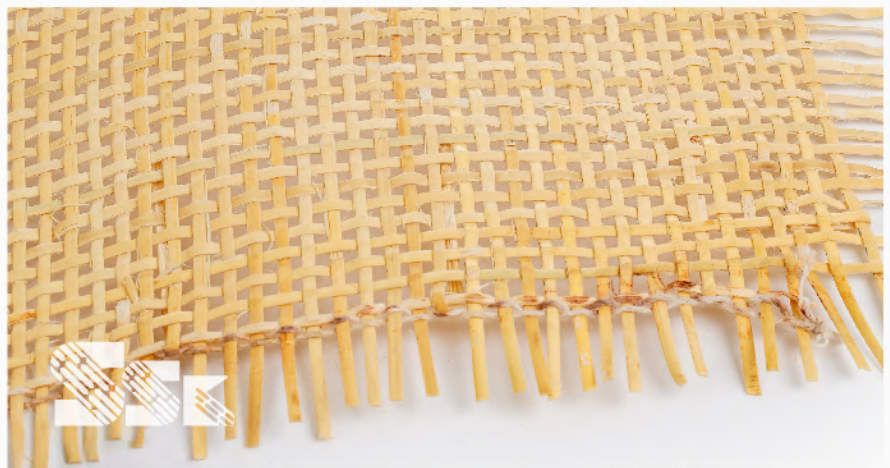

OPEN WEAVE GRID WEBBING