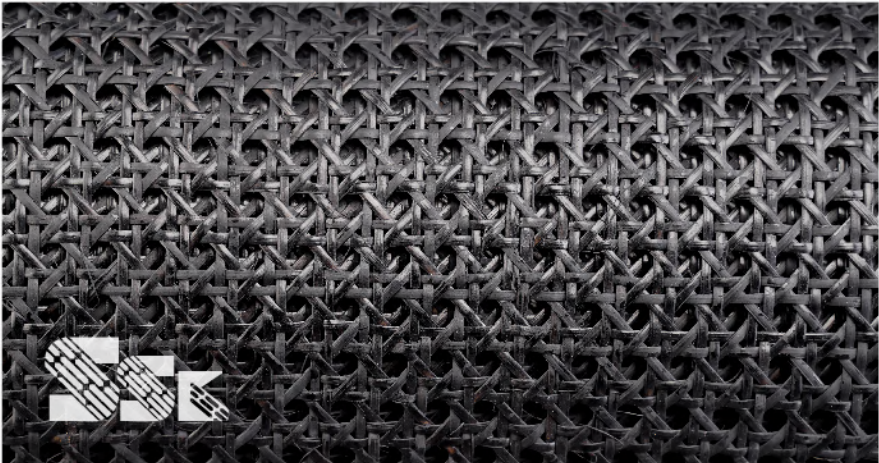

BLACK OPEN HEXAGONAL WEBBING