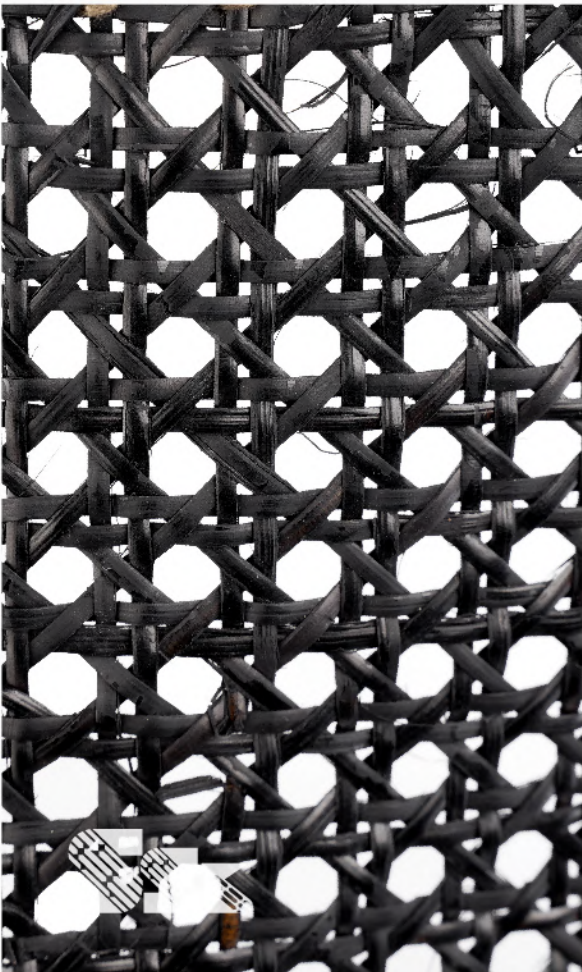

BLACK OPEN HEXAGONAL WEBBING