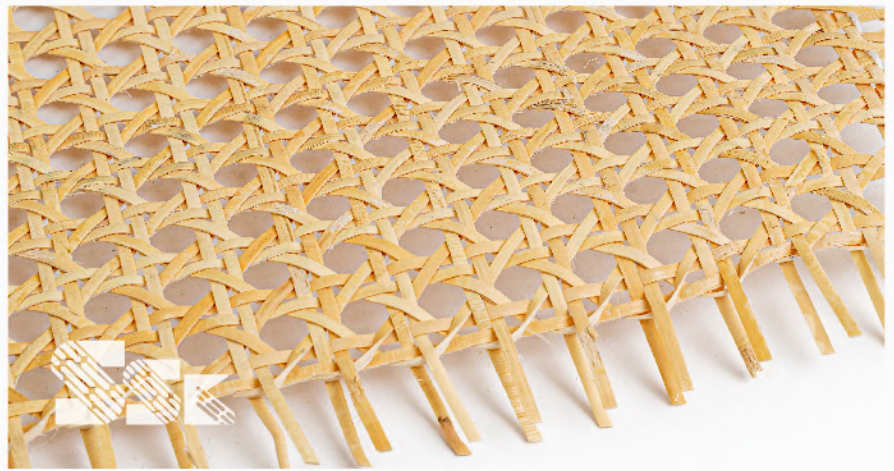

# Open Hexagonal Webbing

Our open hexagonal rattan webbing is made from the finest quality, natural rattan material, and is woven in a beautiful, open, hexagonal pattern that is both unique and eye-catching. Our rattan webbing is perfect for a wide range of furniture and decor applications, including chair seats, backs, and sides, as well as cabinet doors, room dividers, and other home accessories.

We offer a wide range of sizes and lengths of open hexagonal rattan webbing to choose from. Below are the sizes available with us:

<b>Width</b>	<b>Length</b>	<b>Square Feet (1 Roll)</b>	
16 inches	50 ft	66.66 sqft	
18 inches	50 ft	75 sqft	*PVC also available
20 inches	50 ft	83.33 sqft	
22 inches	50 ft	91.66 sqft	
24 inches	50 ft	100 sqft	*PVC also available
30 inches	50 ft	125 sqft	
36 inches	50 ft	150 sqft	*PVC also available
48 inches	50 ft	200 sqft	

# Open Weave Grid Webbing

SSK is a leading provider of open box type rattan webbing, a popular choice for a wide range of furniture and decor applications. Our open weave grid rattan webbing is made from high-quality, natural rattan material that is both durable and long-lasting. This type of rattan webbing features an open, box-like pattern that adds a unique texture and design to any project.