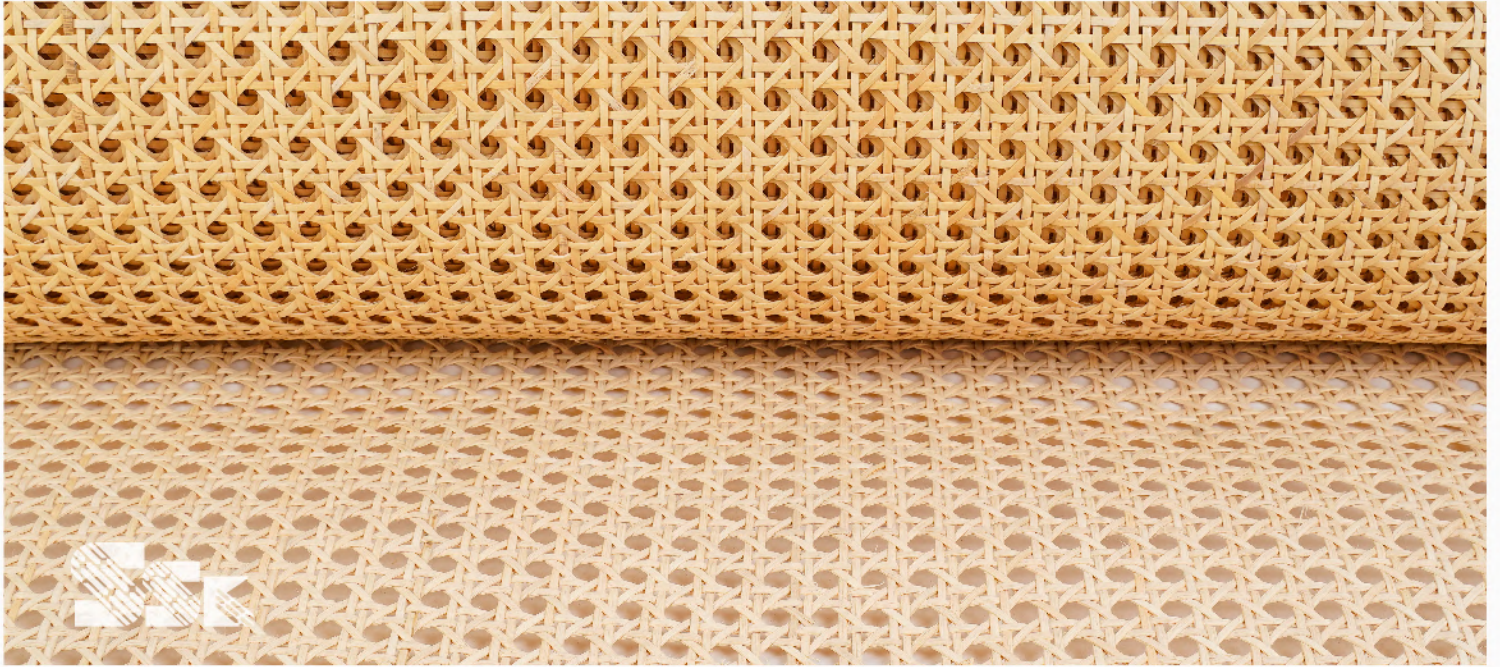

# Open Hexagonal Webbing

Our open hexagonal rattan webbing is made from the finest quality, natural rattan material, and is woven in a beautiful, open, hexagonal pattern that is both unique and eye-catching. Our rattan webbing is perfect for a wide range of furniture and decor applications, including chair seats, backs, and sides, as well as cabinet doors, room dividers, and other home accessories.

We offer a wide range of sizes and lengths of open hexagonal rattan webbing to choose from. Below are the sizes available with us:

<b>Width</b>	<b>Length</b>	<b>Square Feet (1 Roll)</b>	
16 inches	50 ft	66.66 sqft	
18 inches	50 ft	75 sqft	*PVC also available
20 inches	50 ft	83.33 sqft	
22 inches	50 ft	91.66 sqft	
24 inches	50 ft	100 sqft	*PVC also available
30 inches	50 ft	125 sqft	
36 inches	50 ft	150 sqft	*PVC also available
48 inches	50 ft	200 sqft	

# Open Weave Grid Webbing

SSK is a leading provider of open box type rattan webbing, a popular choice for a wide range of furniture and decor applications. Our open weave grid rattan webbing is made from high-quality, natural rattan material that is both durable and long-lasting. This type of rattan webbing features an open, box-like pattern that adds a unique texture and design to any project.