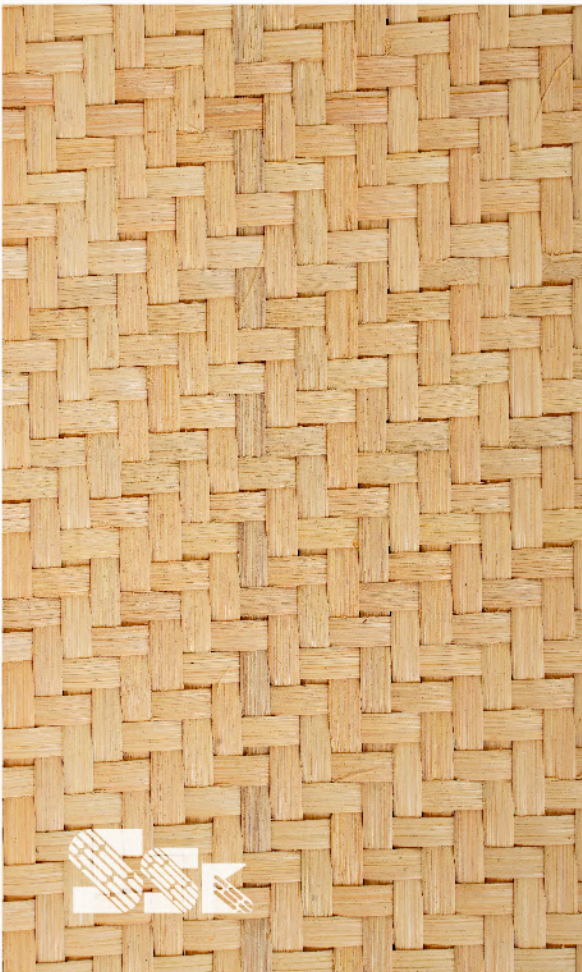

CLOSED WEAVE RUSTIC