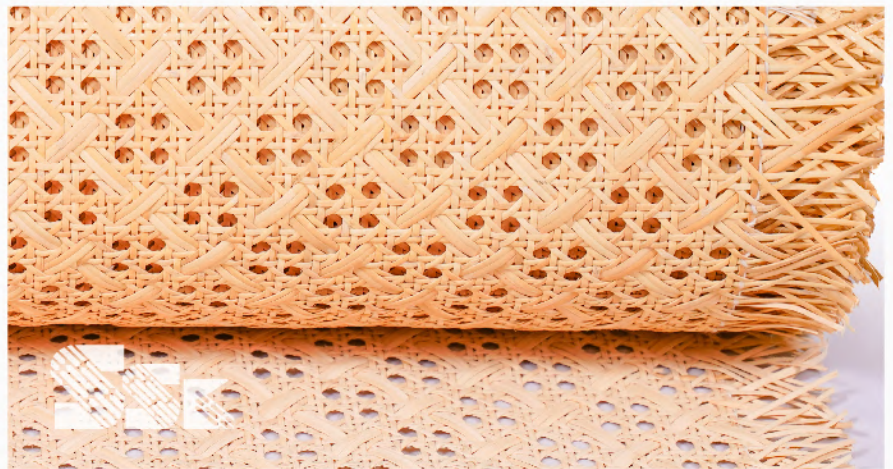

OPEN FLORAL WEBBING