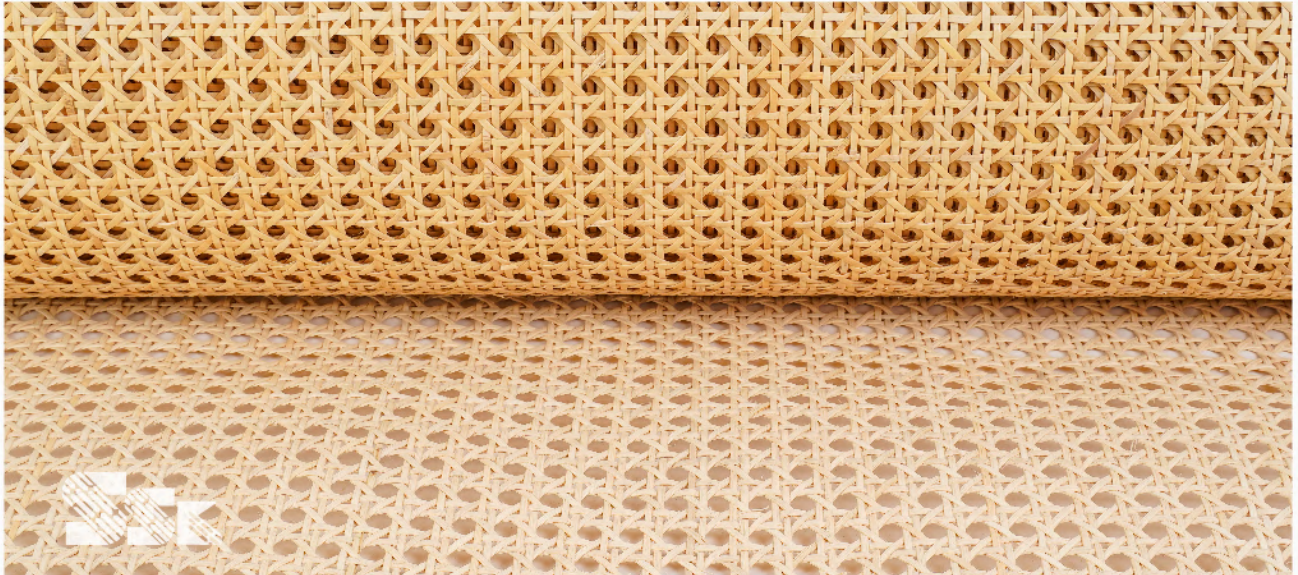

# Open Hexagonal Webbing

Our open hexagonal rattan webbing is made from the finest quality, natural rattan material, and is woven in a beautiful, open, hexagonal pattern that is both unique and eye-catching. Our rattan webbing is perfect for a wide range of furniture and decor applications, including chair seats, backs, and sides, as well as cabinet doors, room dividers, and other home accessories.

# Open Weave Grid Webbing

SSK is a leading provider of open box type rattan webbing, a popular choice for a wide range of furniture and decor applications. Our open weave grid rattan webbing is made from high-quality, natural rattan material that is both durable and long-lasting. This type of rattan webbing features an open, box-like pattern that adds a unique texture and design to any project.