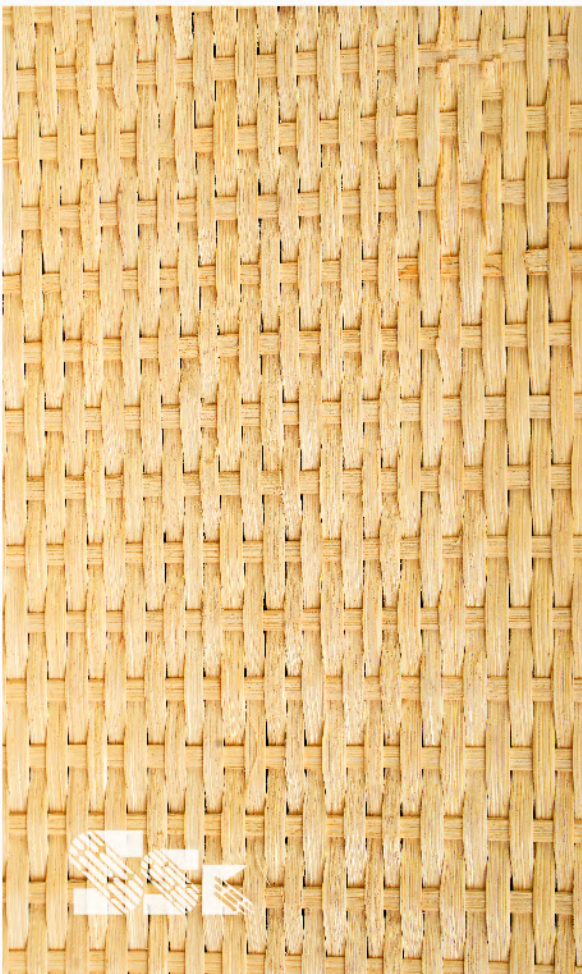

CLOSED WEAVE MESH