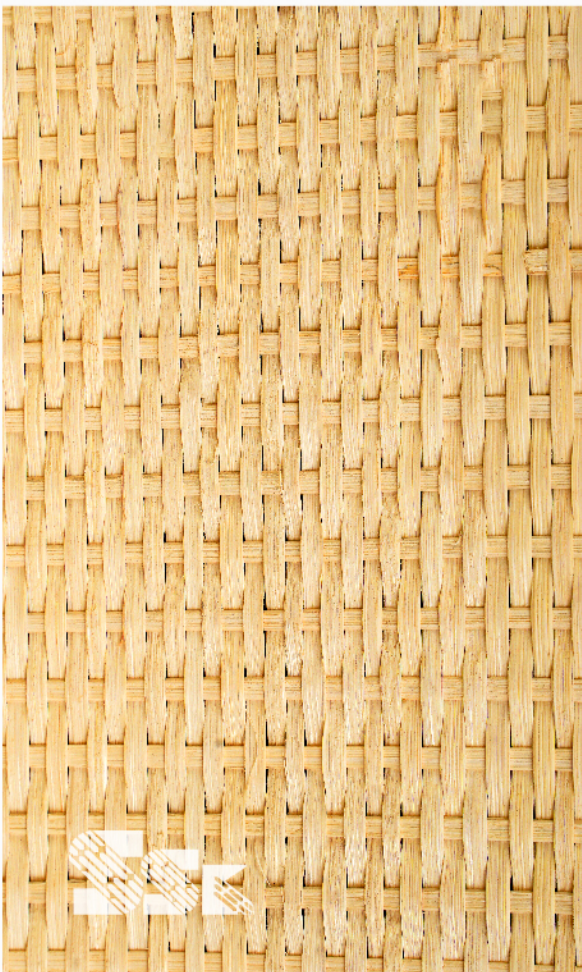

OPEN WEAVE GRID WEBBING

Closed Weave Rustic

SSK is proud to offer closed-weave rattan webbing, a durable and versatile material that is perfect for a variety of furniture and decor applications. Our closed-weave rattan webbing is made from high-quality, natural rattan material that is both sturdy and attractive.

Closed weave rattan webbing features a tight, interlocking weave that provides smooth and even surfaces, making it an ideal choice for chair seats, backs, and sides. Our closed-weave rattan webbing is available only in one size and length.

Width	Length	Square Feet (1 Roll)
24 inches	50 ft	100 sqft

CLOSED WEAVE RUSTIC

Closed Weave Mesh

At SSK, we offer a wide range of closed mesh rattan webbing for all your furniture and decor needs. Our closed mesh rattan webbing is made from natural rattan material and features a tight, interlocking weave that provides a smooth and even surface.

The closed mesh pattern adds a unique texture and visual interest to any project.

Width	Length	Square Feet (1 Roll)
24 inches	50 ft	100 sqft
36 inches	50 ft	150 sqft

CLOSED WEAVE MESH

Closed Weave Net

At SSK, we specialize in providing high-quality closed net type rattan webbing for a variety of furniture and decor applications. Our closed net type rattan webbing is made from natural rattan material and features a unique, intricate weave pattern that adds a touch of elegance to any project.