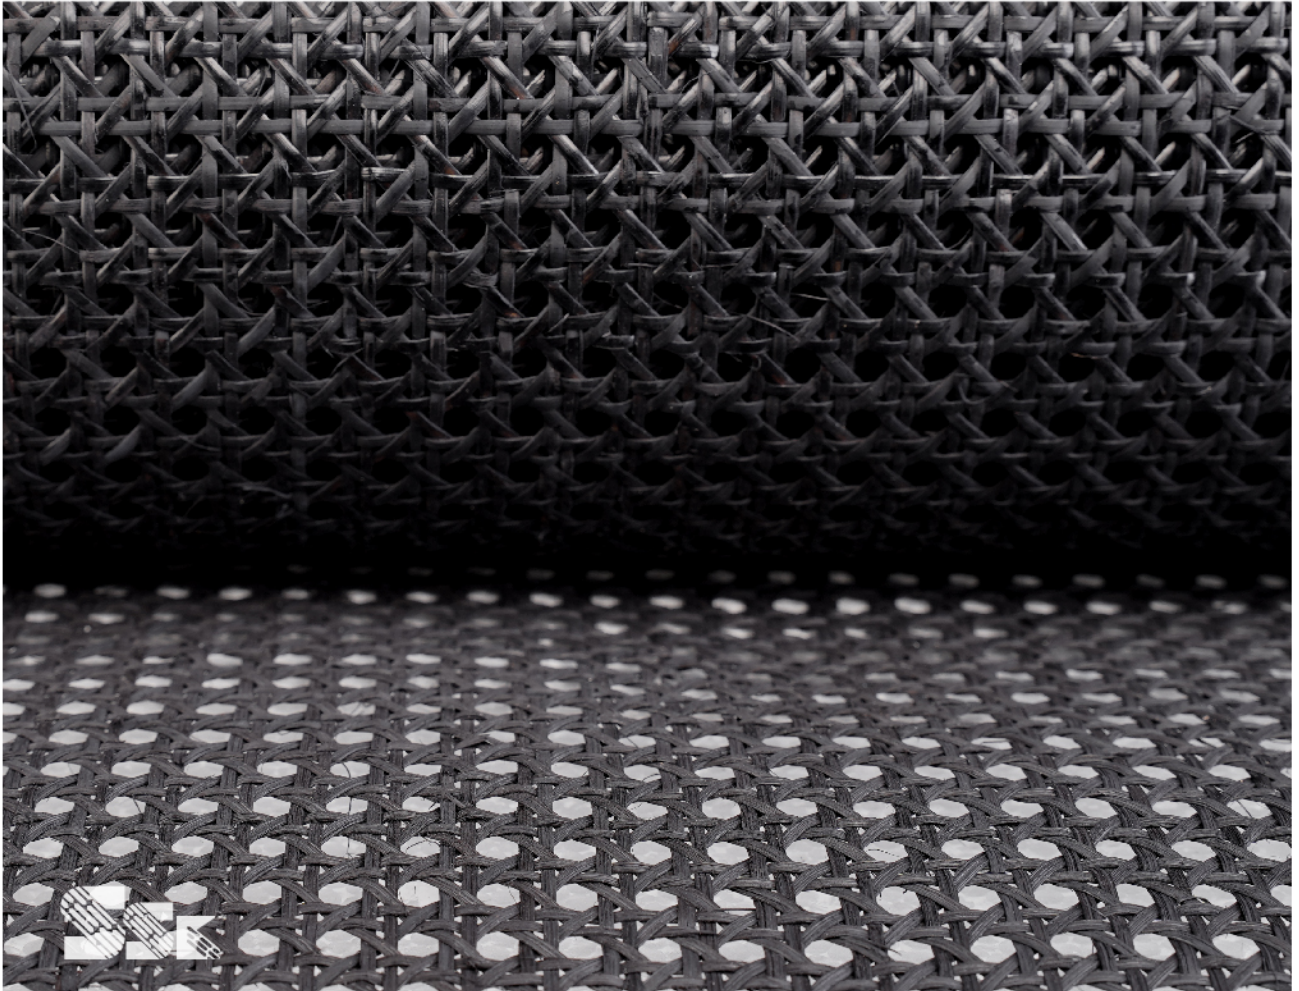

Black Open Hexagonal Webbing

Our Black Open Hexagonal Webbing is meticulously crafted from premium, natural rattan, showcasing a sophisticated blend of traditional craftsmanship and modern elegance. The deep black hue and intricate open weave pattern offer a timeless aesthetic, perfect for enhancing furniture pieces, wall accents, or any decor project.

Width	Length	Square Feet (1 Roll)
18 inches	50 ft	75 sqft
24 inches	50 ft	100 sqft