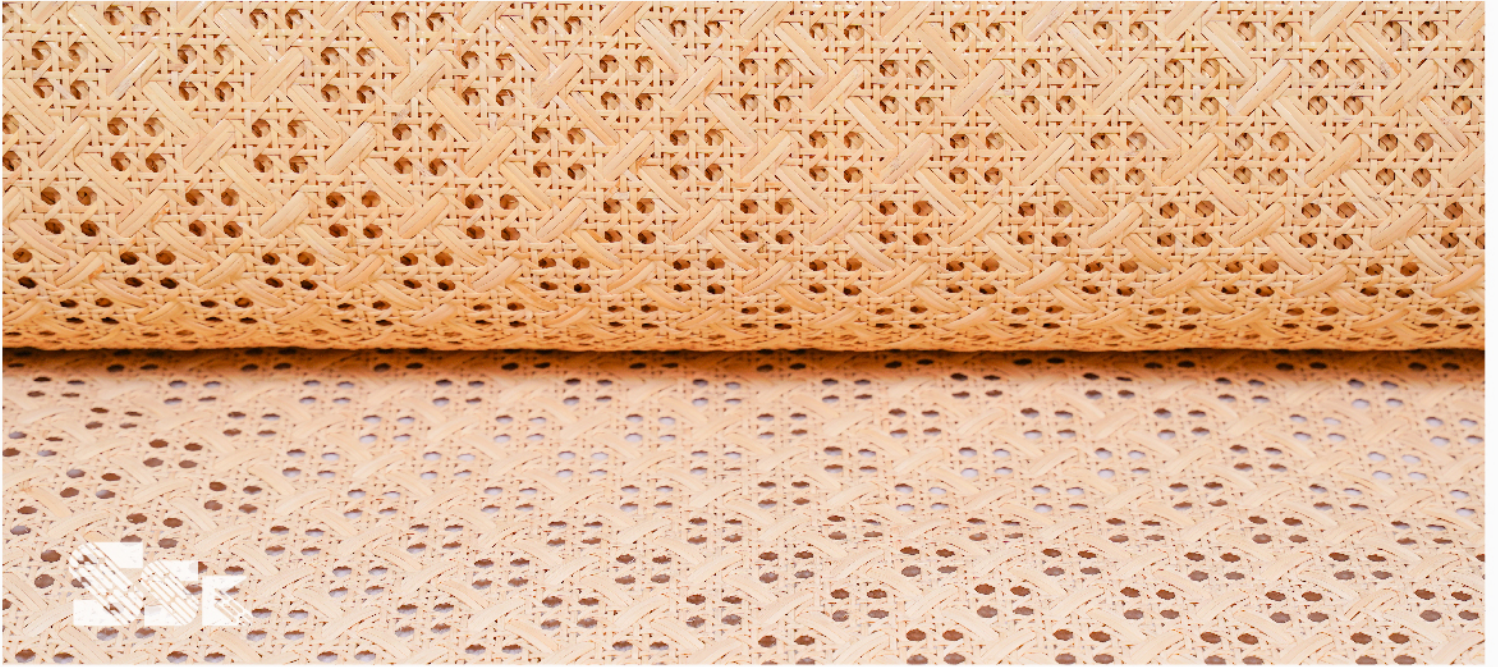

OPEN FLORAL WEBBING