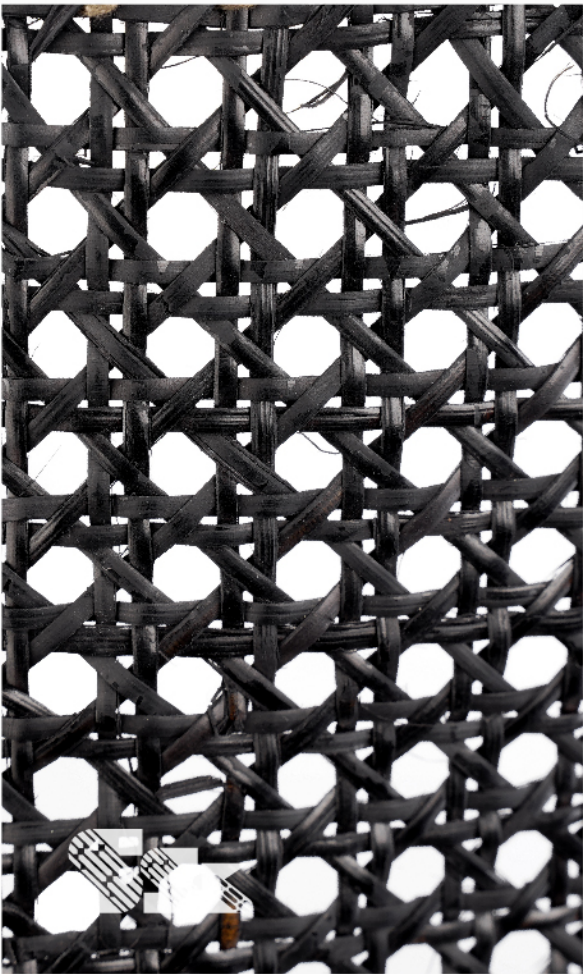

Width	Length	Square Feet (1 Roll)
24 inches	50 ft	100 sqft

OPEN FLORAL WEBBING

Closed Diamond Webbing

Our Closed Diamond Webbing Sheets, meticulously crafted from the finest natural materials. Adorned with an exquisite closed diamond pattern, these sheets elevate any furniture or decor project with a timeless elegance.

Width	Length	Square Feet (1 Roll)
24 inches	50 ft	100 sqft

CLOSED DIAMOND WEBBING

Black Open Hexagonal Webbing

Our Black Open Hexagonal Webbing is meticulously crafted from premium, natural rattan, showcasing a sophisticated blend of traditional craftsmanship and modern elegance. The deep black hue and intricate open weave pattern offer a timeless aesthetic, perfect for enhancing furniture pieces, wall accents, or any decor project.

Width	Length	Square Feet (1 Roll)
18 inches	50 ft	75 sqft
24 inches	50 ft	100 sqft

BLACK OPEN HEXAGONAL WEBBING

Black Open Weave Webbing

Our Black Open Weave Webbing, known for its durability and timeless appeal. The open weave pattern, coupled with a deep black hue, provides a versatile solution for enhancing furniture, decor, and architectural elements. With its robust construction and elegant design, this webbing is ideal for projects that require both aesthetic beauty and lasting performance.