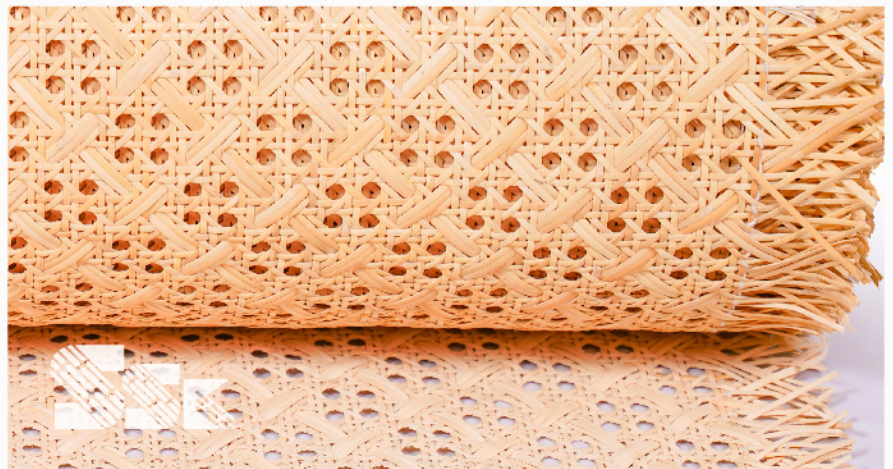

OPEN FLORAL WEBBING