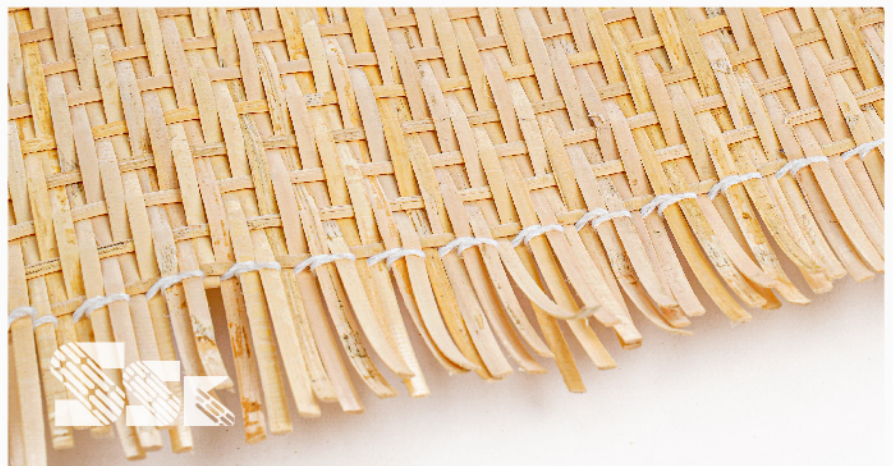

OPEN WEAVE GRID WEBBING

Closed Weave Rustic

SSK is proud to offer closed-weave rattan webbing, a durable and versatile material that is perfect for a variety of furniture and decor applications. Our closed-weave rattan webbing is made from high-quality, natural rattan material that is both sturdy and attractive.

Closed weave rattan webbing features a tight, interlocking weave that provides smooth and even surfaces, making it an ideal choice for chair seats, backs, and sides. Our closed-weave rattan webbing is available only in one size and length.

The closed mesh pattern adds a unique texture and visual interest to any project.

Width	Length	Square Feet (1 Roll)
24 inches	50 ft	100 sqft
36 inches	50 ft	150 sqft

CLOSED WEAVE MESH

Closed Weave Net

At SSK, we specialize in providing high-quality closed net type rattan webbing for a variety of furniture and decor applications. Our closed net type rattan webbing is made from natural rattan material and features a unique, intricate weave pattern that adds a touch of elegance to any project.

The closed net pattern adds a stylish, modern look to any project.

Width	Length	Square Feet (1 Roll)
24 inches	50 ft	100 sqft

CLOSED WEAVE NET

Open Floral Webbing

Our floral webbing is crafted using premium quality natural materials and features an intricate floral pattern that adds a touch of elegance to any furniture or decor project.