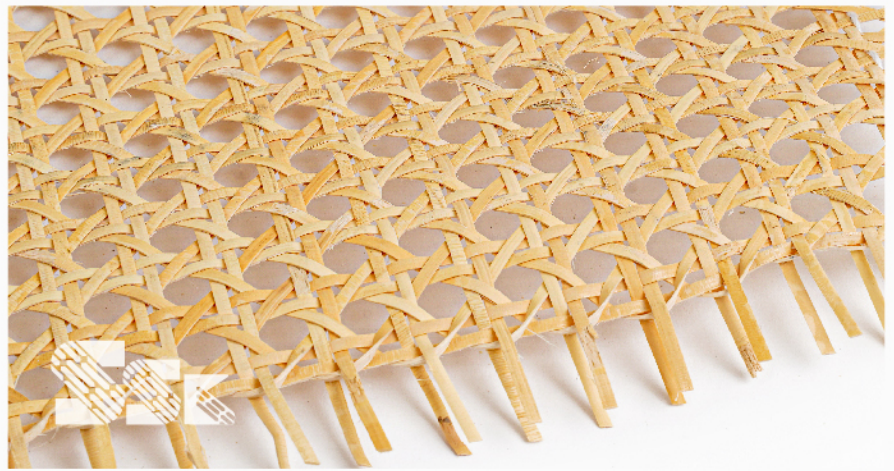

10,000+ Satisfied Customers

100% Quality Assurance

Open Hexagonal Webbing

Our open hexagonal rattan webbing is made from the finest quality, natural rattan material, and is woven in a beautiful, open, hexagonal pattern that is both unique and eye-catching. Our rattan webbing is perfect for a wide range of furniture and decor applications, including chair seats, backs, and sides, as well as cabinet doors, room dividers, and other home accessories.

We offer a wide range of sizes and lengths of open hexagonal rattan webbing to choose from. Below are the sizes available with us:

Width	Length	Square Feet (1 Roll)	
14 inches	50 ft	58.33 sqft	
16 inches	50 ft	66.66 sqft	
18 inches	50 ft	75 sqft	*PVC also available
24 inches	50 ft	100 sqft	*PVC also available
30 inches	50 ft	125 sqft	
36 inches	50 ft	150 sqft	*PVC also available
48 inches	50 ft	200 sqft	

OPEN HEXAGONAL WEBBING

Open Weave Grid Webbing

SSK is a leading provider of open box type rattan webbing, a popular choice for a wide range of furniture and decor applications. Our open weave grid rattan webbing is made from high-quality, natural rattan material that is both durable and long-lasting. This type of rattan webbing features an open, box-like pattern that adds a unique texture and design to any project.

OPEN WEAVE GRID WEBBING

Closed Weave Rustic

SSK is proud to offer closed-weave rattan webbing, a durable and versatile material that is perfect for a variety of furniture and decor applications. Our closed-weave rattan webbing is made from high-quality, natural rattan material that is both sturdy and attractive.