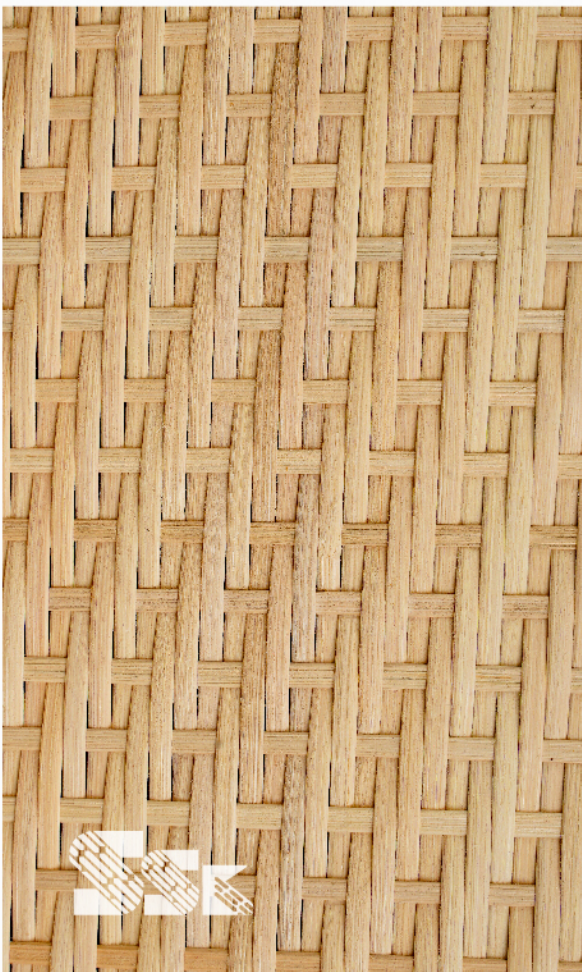

OPEN WEAVE GRID WEBBING

Closed Weave Rustic

SSK is proud to offer closed-weave rattan webbing, a durable and versatile material that is perfect for a variety of furniture and decor applications. Our closed-weave rattan webbing is made from high-quality, natural rattan material that is both sturdy and attractive.

Width	Length	Square Feet (1 Roll)
24 inches	50 ft	100 sqft

CLOSED WEAVE RUSTIC

Closed Weave Mesh

At SSK, we offer a wide range of closed mesh rattan webbing for all your furniture and decor needs. Our closed mesh rattan webbing is made from natural rattan material and features a tight, interlocking weave that provides a smooth and even surface.

The closed mesh pattern adds a unique texture and visual interest to any project.

Width	Length	Square Feet (1 Roll)
24 inches	50 ft	100 sqft
36 inches	50 ft	150 sqft

CLOSED WEAVE MESH

Closed Weave Net

At SSK, we specialize in providing high-quality closed net type rattan webbing for a variety of furniture and decor applications. Our closed net type rattan webbing is made from natural rattan material and features a unique, intricate weave pattern that adds a touch of elegance to any project.

The closed net pattern adds a stylish, modern look to any project.

Width	Length	Square Feet (1 Roll)
24 inches	50 ft	100 sqft

CLOSED WEAVE NET

Open Floral Webbing

Our floral webbing is crafted using premium quality natural materials and features an intricate floral pattern that adds a touch of elegance to any furniture or decor project.