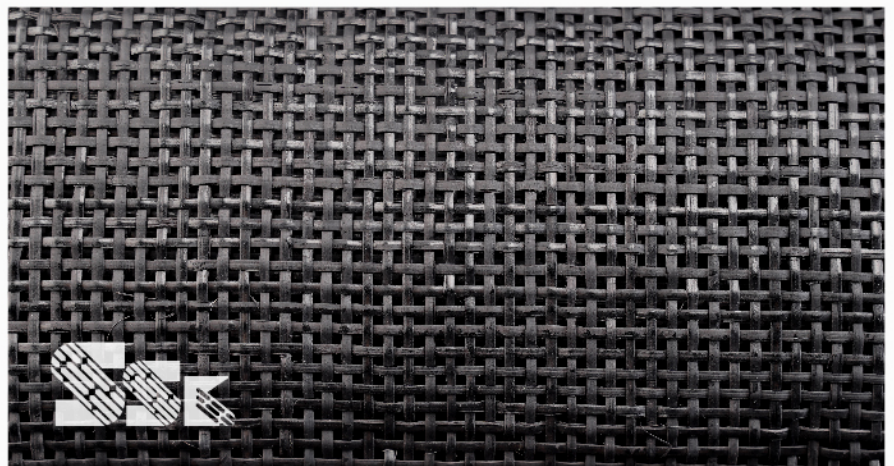

Width	Length	Square Feet (1 Roll)
24 inches	50 ft	100 sqft

CLOSED DIAMOND WEBBING

Black Open Hexagonal Webbing

Our Black Open Hexagonal Webbing is meticulously crafted from premium, natural rattan, showcasing a sophisticated blend of traditional craftsmanship and modern elegance. The deep black hue and intricate open weave pattern offer a timeless aesthetic, perfect for enhancing furniture pieces, wall accents, or any decor project.

Width	Length	Square Feet (1 Roll)
18 inches	50 ft	75 sqft
24 inches	50 ft	100 sqft

BLACK OPEN HEXAGONAL WEBBING

Black Open Weave Webbing

Our Black Open Weave Webbing, known for its durability and timeless appeal. The open weave pattern, coupled with a deep black hue, provides a versatile solution for enhancing furniture, decor, and architectural elements. With its robust construction and elegant design, this webbing is ideal for projects that require both aesthetic beauty and lasting performance.

Width	Length	Square Feet (1 Roll)
18 inches	50 ft	75 sqft
24 inches	50 ft	100 sqft

BLACK OPEN WEAVE WEBBING

Rattan Core

At SSK, we offer high-quality rattan core for a variety of furniture and decor applications. Our rattan core is made from the highest-quality natural rattan material and is available in a range of sizes and lengths to suit your specific project needs.

It is a strong, flexible material that is easy to work with and can be shaped to fit any design.

Sizes: 2.5mm, 2.8mm, 3.00mm, 4.00mm, 5.00mm, 6.00mm

RATTAN CORE

Flat - Oval - Core (FOC)

Rattan flat oval core, commonly known as FOC, is a type of rattan raw material that is widely used in the furniture industry for its strength, durability, and flexibility. At SSK, we specialize in providing high-quality rattan FOC that is sourced from the finest rattan plantations.