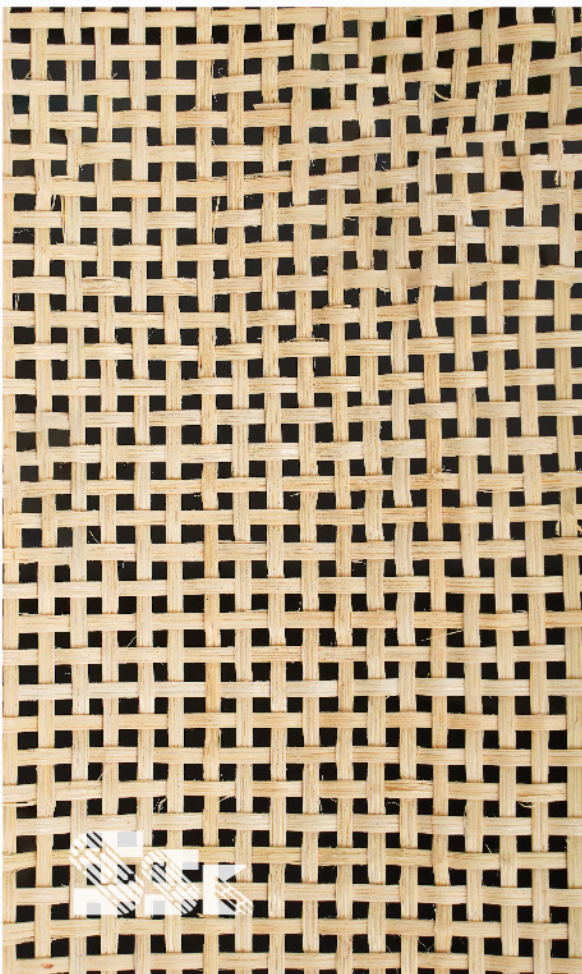

10,000+ Satisfied Customers

100% Quality Assurance

Open Hexagonal Webbing

Our open hexagonal rattan webbing is made from the finest quality, natural rattan material, and is woven in a beautiful, open, hexagonal pattern that is both unique and eye-catching. Our rattan webbing is perfect for a wide range of furniture and decor applications, including chair seats, backs, and sides, as well as cabinet doors, room dividers, and other home accessories.

We offer a wide range of sizes and lengths of open hexagonal rattan webbing to choose from. Below are the sizes available with us:

Width	Length	Square Feet (1 Roll)	
14 inches	50 ft	58.33 sqft	
16 inches	50 ft	66.66 sqft	
18 inches	50 ft	75 sqft	*PVC also available
24 inches	50 ft	100 sqft	*PVC also available
30 inches	50 ft	125 sqft	
36 inches	50 ft	150 sqft	*PVC also available
48 inches	50 ft	200 sqft	

OPEN HEXAGONAL WEBBING

Open Weave Grid Webbing

SSK is a leading provider of open box type rattan webbing, a popular choice for a wide range of furniture and decor applications. Our open weave grid rattan webbing is made from high-quality, natural rattan material that is both durable and long-lasting. This type of rattan webbing features an open, box-like pattern that adds a unique texture and design to any project.

OPEN WEAVE GRID WEBBING

Closed Weave Rustic

SSK is proud to offer closed-weave rattan webbing, a durable and versatile material that is perfect for a variety of furniture and decor applications. Our closed-weave rattan webbing is made from high-quality, natural rattan material that is both sturdy and attractive.