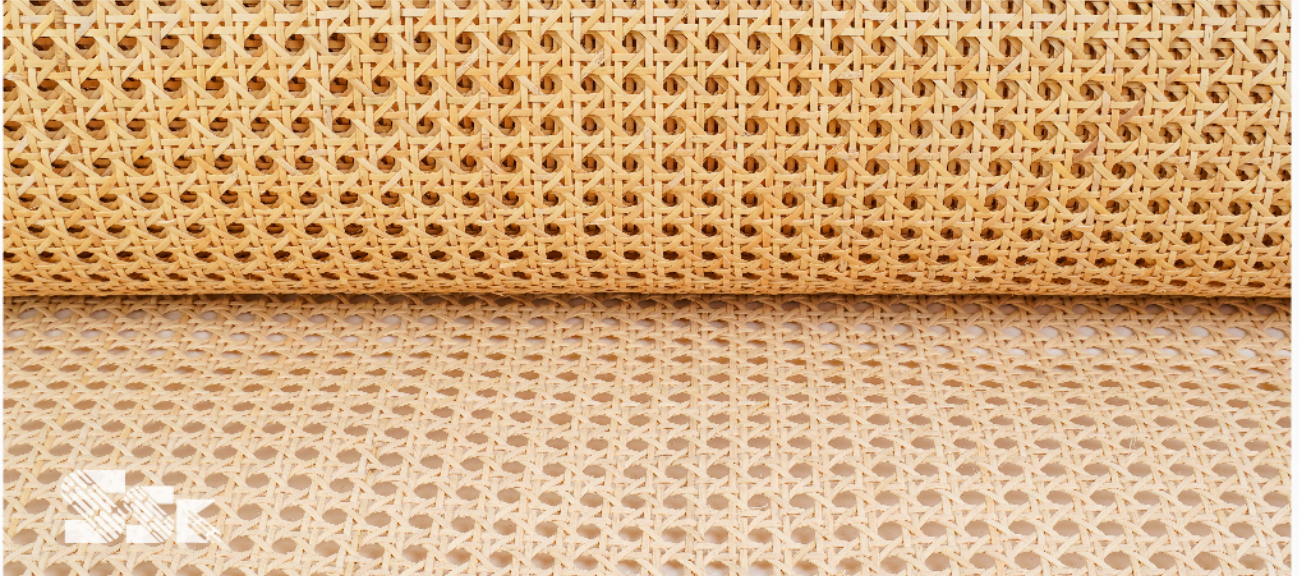

10,000+ Satisfied Customers

100% Quality Assurance

Open Hexagonal Webbing

Our open hexagonal rattan webbing is made from the finest quality, natural rattan material, and is woven in a beautiful, open, hexagonal pattern that is both unique and eye-catching. Our rattan webbing is perfect for a wide range of furniture and decor applications, including chair seats, backs, and sides, as well as cabinet doors, room dividers, and other home accessories.

OPEN HEXAGONAL WEBBING

Open Weave Grid Webbing

SSK is a leading provider of open box type rattan webbing, a popular choice for a wide range of furniture and decor applications. Our open weave grid rattan webbing is made from high-quality, natural rattan material that is both durable and long-lasting. This type of rattan webbing features an open, box-like pattern that adds a unique texture and design to any project.