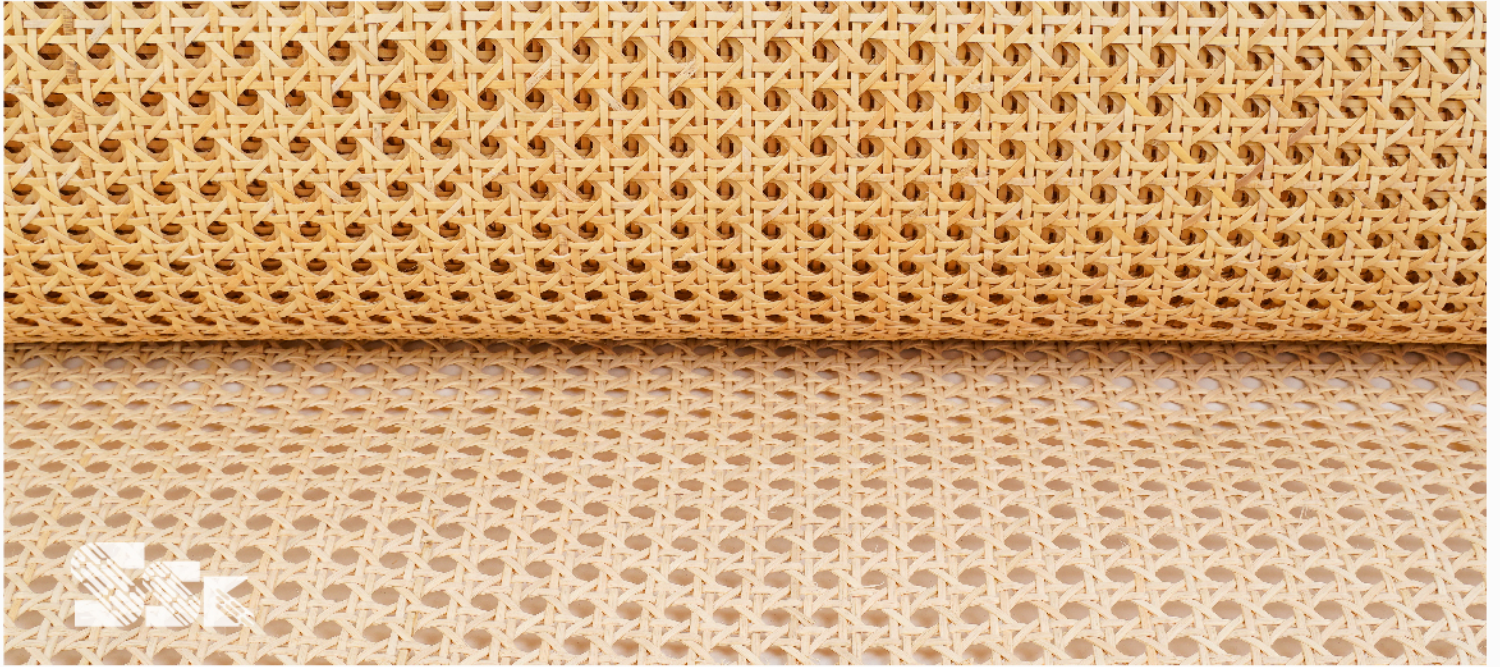

10,000+ Satisfied Customers

100% Quality Assurance

Open Hexagonal Webbing

Our open hexagonal rattan webbing is made from the finest quality, natural rattan material, and is woven in a beautiful, open, hexagonal pattern that is both unique and eye-catching. Our rattan webbing is perfect for a wide range of furniture and decor applications, including chair seats, backs, and sides, as well as cabinet doors, room dividers, and other home accessories.

We offer a wide range of sizes and lengths of open hexagonal rattan webbing to choose from. Below are the sizes available with us:

Width	Length	Square Feet (1 Roll)	
14 inches	50 ft	58.33 sqft	
16 inches	50 ft	66.66 sqft	
18 inches	50 ft	75 sqft	*PVC also available
24 inches	50 ft	100 sqft	*PVC also available
30 inches	50 ft	125 sqft	
36 inches	50 ft	150 sqft	*PVC also available
48 inches	50 ft	200 sqft	

OPEN HEXAGONAL WEBBING

Open Weave Grid Webbing

SSK is a leading provider of open box type rattan webbing, a popular choice for a wide range of furniture and decor applications. Our open weave grid rattan webbing is made from high-quality, natural rattan material that is both durable and long-lasting. This type of rattan webbing features an open, box-like pattern that adds a unique texture and design to any project.

OPEN WEAVE GRID WEBBING

Closed Weave Rustic

SSK is proud to offer closed-weave rattan webbing, a durable and versatile material that is perfect for a variety of furniture and decor applications. Our closed-weave rattan webbing is made from high-quality, natural rattan material that is both sturdy and attractive.