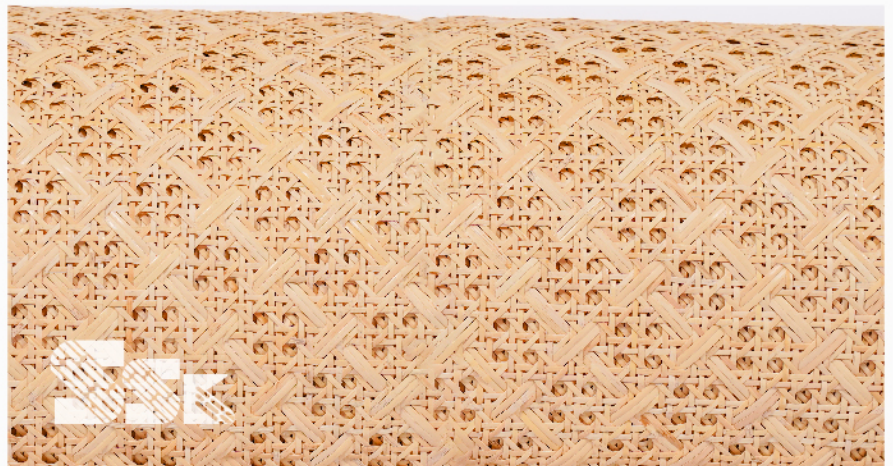

OPEN WEAVE GRID WEBBING

Closed Weave Rustic

SSK is proud to offer closed-weave rattan webbing, a durable and versatile material that is perfect for a variety of furniture and decor applications. Our closed-weave rattan webbing is made from high-quality, natural rattan material that is both sturdy and attractive.

The closed mesh pattern adds a unique texture and visual interest to any project.

Width	Length	Square Feet (1 Roll)
24 inches	50 ft	100 sqft
36 inches	50 ft	150 sqft

CLOSED WEAVE MESH

Closed Weave Net

At SSK, we specialize in providing high-quality closed net type rattan webbing for a variety of furniture and decor applications. Our closed net type rattan webbing is made from natural rattan material and features a unique, intricate weave pattern that adds a touch of elegance to any project.

The closed net pattern adds a stylish, modern look to any project.

Width	Length	Square Feet (1 Roll)
24 inches	50 ft	100 sqft

CLOSED WEAVE NET

Open Floral Webbing

Our floral webbing is crafted using premium quality natural materials and features an intricate floral pattern that adds a touch of elegance to any furniture or decor project.

Width	Length	Square Feet (1 Roll)
24 inches	50 ft	100 sqft

OPEN FLORAL WEBBING

Closed Diamond Webbing

Our Closed Diamond Webbing Sheets, meticulously crafted from the finest natural materials. Adorned with an exquisite closed diamond pattern, these sheets elevate any furniture or decor project with a timeless elegance.