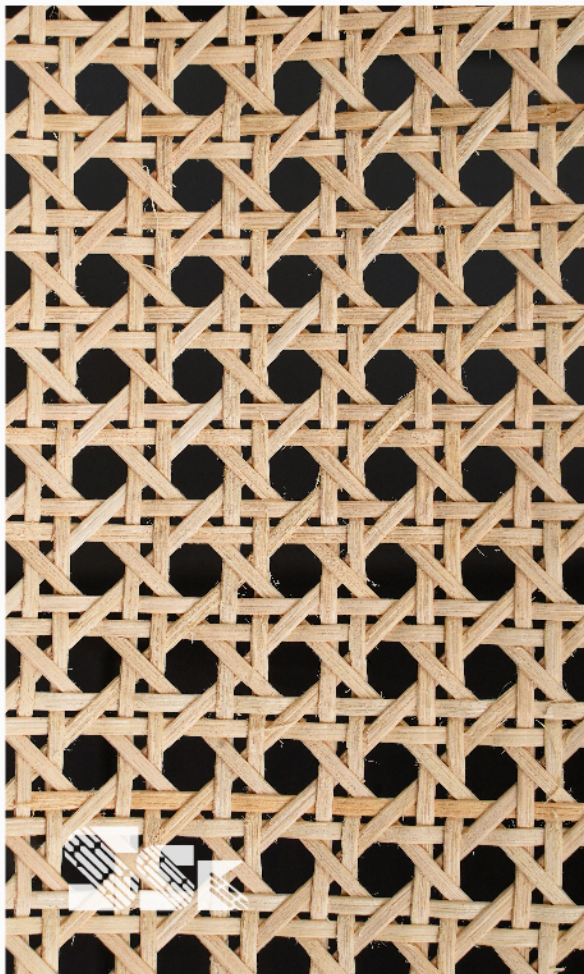

10,000+ Satisfied Customers

100% Quality Assurance

Open Hexagonal Webbing

Our open hexagonal rattan webbing is made from the finest quality, natural rattan material, and is woven in a beautiful, open, hexagonal pattern that is both unique and eye-catching. Our rattan webbing is perfect for a wide range of furniture and decor applications, including chair seats, backs, and sides, as well as cabinet doors, room dividers, and other home accessories.

We offer a wide range of sizes and lengths of open hexagonal rattan webbing to choose from. Below are the sizes available with us:

Width	Length	Square Feet (1 Roll)	
14 inches	50 ft	58.33 sqft	
16 inches	50 ft	66.66 sqft	
18 inches	50 ft	75 sqft	*PVC also available
24 inches	50 ft	100 sqft	*PVC also available
30 inches	50 ft	125 sqft	
36 inches	50 ft	150 sqft	*PVC also available
48 inches	50 ft	200 sqft	

OPEN HEXAGONAL WEBBING

Open Weave Grid Webbing

SSK is a leading provider of open box type rattan webbing, a popular choice for a wide range of furniture and decor applications. Our open weave grid rattan webbing is made from high-quality, natural rattan material that is both durable and long-lasting. This type of rattan webbing features an open, box-like pattern that adds a unique texture and design to any project.