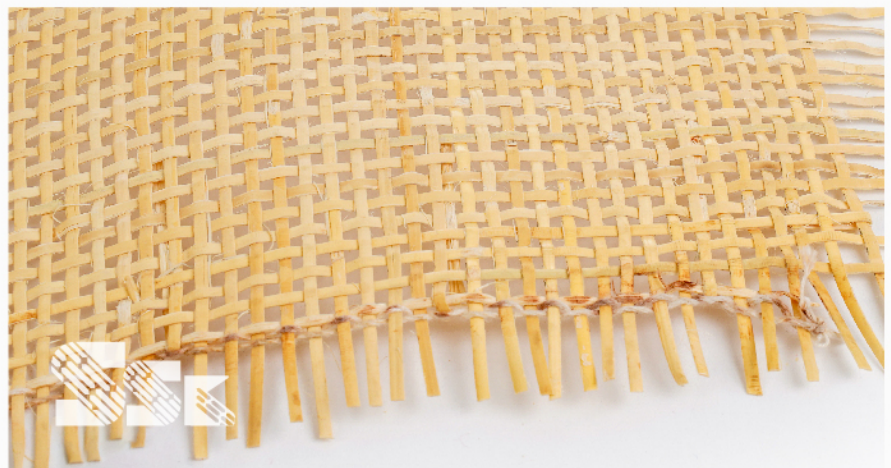

10,000+ Satisfied Customers

100% Quality Assurance

Open Hexagonal Webbing

Our open hexagonal rattan webbing is made from the finest quality, natural rattan material, and is woven in a beautiful, open, hexagonal pattern that is both unique and eye-catching. Our rattan webbing is perfect for a wide range of furniture and decor applications, including chair seats, backs, and sides, as well as cabinet doors, room dividers, and other home accessories.

OPEN HEXAGONAL WEBBING

Open Weave Grid Webbing

SSK is a leading provider of open box type rattan webbing, a popular choice for a wide range of furniture and decor applications. Our open weave grid rattan webbing is made from high-quality, natural rattan material that is both durable and long-lasting. This type of rattan webbing features an open, box-like pattern that adds a unique texture and design to any project.

OPEN WEAVE GRID WEBBING

Closed Weave Rustic

SSK is proud to offer closed-weave rattan webbing, a durable and versatile material that is perfect for a variety of furniture and decor applications. Our closed-weave rattan webbing is made from high-quality, natural rattan material that is both sturdy and attractive.

Closed weave rattan webbing features a tight, interlocking weave that provides smooth and even surfaces, making it an ideal choice for chair seats, backs, and sides. Our closed-weave rattan webbing is available only in one size and length.