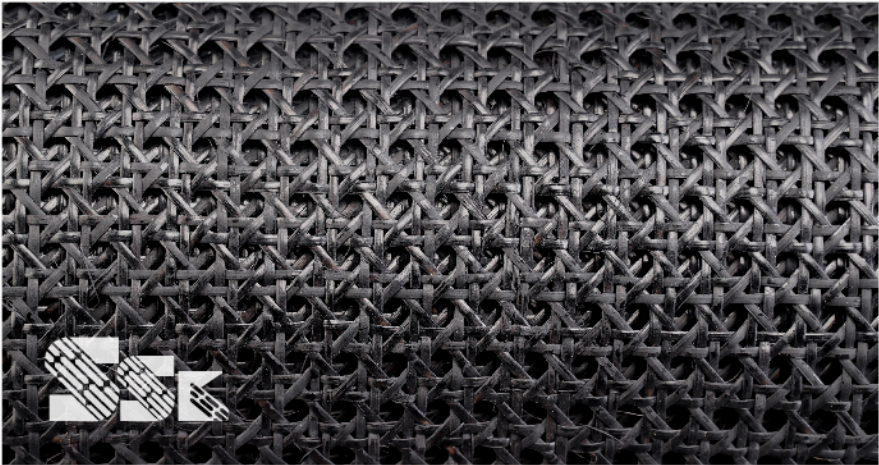

Width	Length	Square Feet (1 Roll)
24 inches	50 ft	100 sqft

CLOSED DIAMOND WEBBING

Black Open Hexagonal Webbing

Our Black Open Hexagonal Webbing is meticulously crafted from premium, natural rattan, showcasing a sophisticated blend of traditional craftsmanship and modern elegance. The deep black hue and intricate open weave pattern offer a timeless aesthetic, perfect for enhancing furniture pieces, wall accents, or any decor project.

Width	Length	Square Feet (1 Roll)
18 inches	50 ft	75 sqft
24 inches	50 ft	100 sqft

BLACK OPEN HEXAGONAL WEBBING

Black Open Weave Webbing

Our Black Open Weave Webbing, known for its durability and timeless appeal. The open weave pattern, coupled with a deep black hue, provides a versatile solution for enhancing furniture, decor, and architectural elements. With its robust construction and elegant design, this webbing is ideal for projects that require both aesthetic beauty and lasting performance.