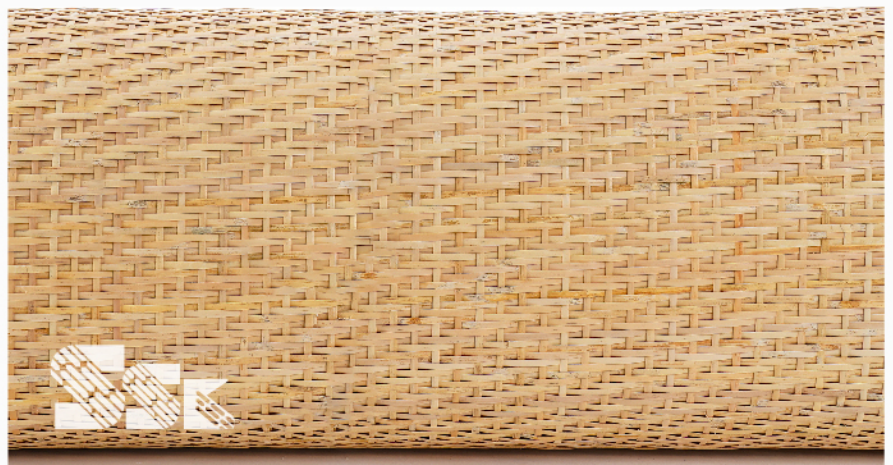

The closed mesh pattern adds a unique texture and visual interest to any project.

Width	Length	Square Feet (1 Roll)
24 inches	50 ft	100 sqft
36 inches	50 ft	150 sqft

CLOSED WEAVE MESH

Closed Weave Net

At SSK, we specialize in providing high-quality closed net type rattan webbing for a variety of furniture and decor applications. Our closed net type rattan webbing is made from natural rattan material and features a unique, intricate weave pattern that adds a touch of elegance to any project.

The closed net pattern adds a stylish, modern look to any project.

Width	Length	Square Feet (1 Roll)
24 inches	50 ft	100 sqft

CLOSED WEAVE NET

Open Floral Webbing

Our floral webbing is crafted using premium quality natural materials and features an intricate floral pattern that adds a touch of elegance to any furniture or decor project.