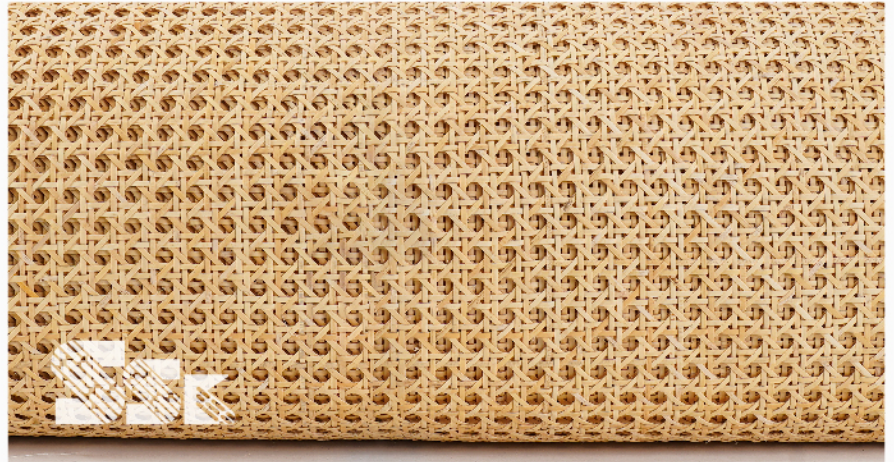

10,000+ Satisfied Customers

100% Quality Assurance

Open Hexagonal Webbing

Our open hexagonal rattan webbing is made from the finest quality, natural rattan material, and is woven in a beautiful, open, hexagonal pattern that is both unique and eye-catching. Our rattan webbing is perfect for a wide range of furniture and decor applications, including chair seats, backs, and sides, as well as cabinet doors, room dividers, and other home accessories.

We offer a wide range of sizes and lengths of open hexagonal rattan webbing to choose from. Below are the sizes available with us:

Width	Length	Square Feet (1 Roll)	
14 inches	50 ft	58.33 sqft	
16 inches	50 ft	66.66 sqft	
18 inches	50 ft	75 sqft	*PVC also available
24 inches	50 ft	100 sqft	*PVC also available
30 inches	50 ft	125 sqft	
36 inches	50 ft	150 sqft	*PVC also available
48 inches	50 ft	200 sqft	

OPEN HEXAGONAL WEBBING

Open Weave Grid Webbing

SSK is a leading provider of open box type rattan webbing, a popular choice for a wide range of furniture and decor applications. Our open weave grid rattan webbing is made from high-quality, natural rattan material that is both durable and long-lasting. This type of rattan webbing features an open, box-like pattern that adds a unique texture and design to any project.