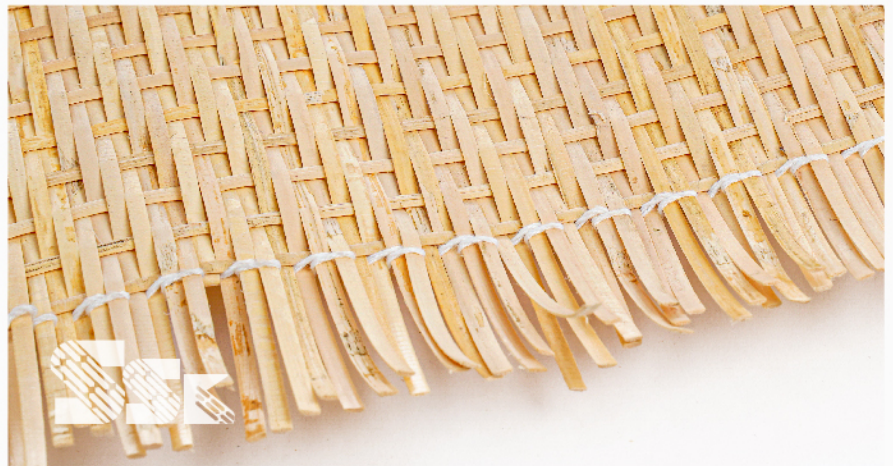

OPEN WEAVE GRID WEBBING

Closed Weave Rustic

SSK is proud to offer closed-weave rattan webbing, a durable and versatile material that is perfect for a variety of furniture and decor applications. Our closed-weave rattan webbing is made from high-quality, natural rattan material that is both sturdy and attractive.

Closed weave rattan webbing features a tight, interlocking weave that provides smooth and even surfaces, making it an ideal choice for chair seats, backs, and sides. Our closed-weave rattan webbing is available only in one size and length.

The closed mesh pattern adds a unique texture and visual interest to any project.

Width	Length	Square Feet (1 Roll)
24 inches	50 ft	100 sqft
36 inches	50 ft	150 sqft

CLOSED WEAVE MESH

Closed Weave Net

At SSK, we specialize in providing high-quality closed net type rattan webbing for a variety of furniture and decor applications. Our closed net type rattan webbing is made from natural rattan material and features a unique, intricate weave pattern that adds a touch of elegance to any project.

The closed net pattern adds a stylish, modern look to any project.

Width	Length	Square Feet (1 Roll)
24 inches	50 ft	100 sqft

CLOSED WEAVE NET

Open Floral Webbing

Our floral webbing is crafted using premium quality natural materials and features an intricate floral pattern that adds a touch of elegance to any furniture or decor project.