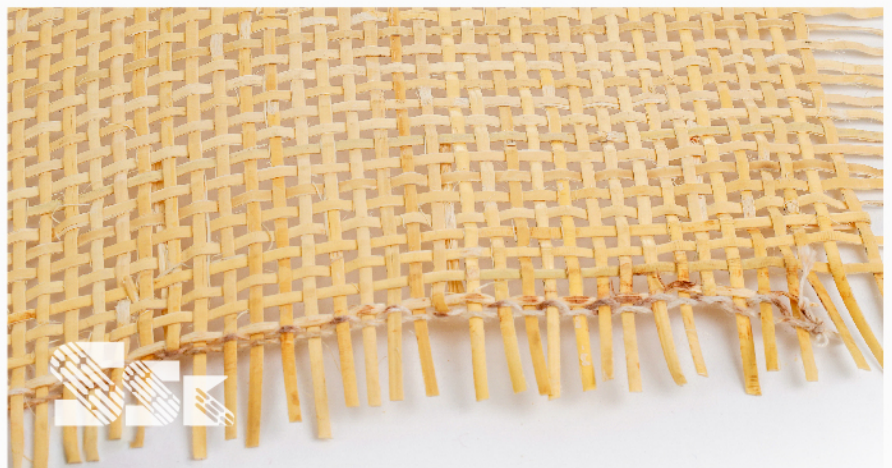

10,000+ Satisfied Customers

100% Quality Assurance

Open Hexagonal Webbing

Our open hexagonal rattan webbing is made from the finest quality, natural rattan material, and is woven in a beautiful, open, hexagonal pattern that is both unique and eye-catching. Our rattan webbing is perfect for a wide range of furniture and decor applications, including chair seats, backs, and sides, as well as cabinet doors, room dividers, and other home accessories.

OPEN HEXAGONAL WEBBING

Open Weave Grid Webbing

SSK is a leading provider of open box type rattan webbing, a popular choice for a wide range of furniture and decor applications. Our open weave grid rattan webbing is made from high-quality, natural rattan material that is both durable and long-lasting. This type of rattan webbing features an open, box-like pattern that adds a unique texture and design to any project.

OPEN WEAVE GRID WEBBING

Closed Weave Rustic

SSK is proud to offer closed-weave rattan webbing, a durable and versatile material that is perfect for a variety of furniture and decor applications. Our closed-weave rattan webbing is made from high-quality, natural rattan material that is both sturdy and attractive.

Closed weave rattan webbing features a tight, interlocking weave that provides smooth and even surfaces, making it an ideal choice for chair seats, backs, and sides. Our closed-weave rattan webbing is available only in one size and length.