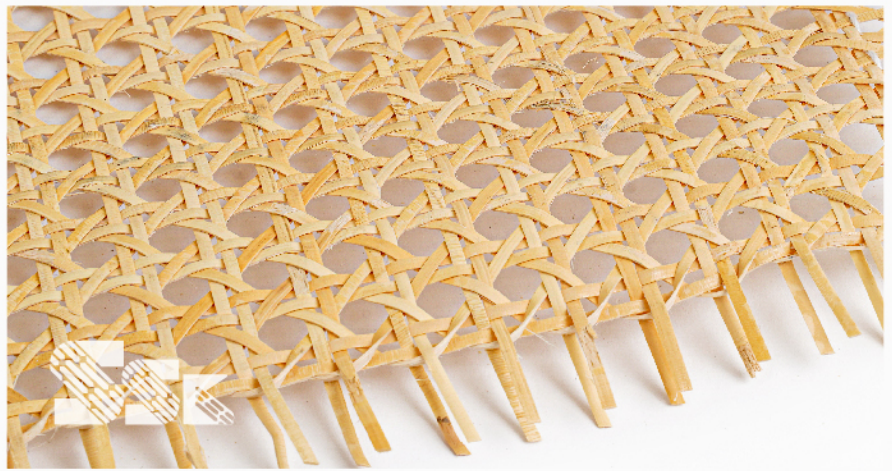

10,000+ Satisfied Customers

100% Quality Assurance

Open Hexagonal Webbing

Our open hexagonal rattan webbing is made from the finest quality, natural rattan material, and is woven in a beautiful, open, hexagonal pattern that is both unique and eye-catching. Our rattan webbing is perfect for a wide range of furniture and decor applications, including chair seats, backs, and sides, as well as cabinet doors, room dividers, and other home accessories.

We offer a wide range of sizes and lengths of open hexagonal rattan webbing to choose from. Below are the sizes available with us:

Width	Length	Square Feet (1 Roll)	
14 inches	50 ft	58.33 sqft	
16 inches	50 ft	66.66 sqft	
18 inches	50 ft	75 sqft	*PVC also available
24 inches	50 ft	100 sqft	*PVC also available
30 inches	50 ft	125 sqft	
36 inches	50 ft	150 sqft	*PVC also available
48 inches	50 ft	200 sqft	

OPEN HEXAGONAL WEBBING

Open Weave Grid Webbing

SSK is a leading provider of open box type rattan webbing, a popular choice for a wide range of furniture and decor applications. Our open weave grid rattan webbing is made from high-quality, natural rattan material that is both durable and long-lasting. This type of rattan webbing features an open, box-like pattern that adds a unique texture and design to any project.

OPEN WEAVE GRID WEBBING

Closed Weave Rustic

SSK is proud to offer closed-weave rattan webbing, a durable and versatile material that is perfect for a variety of furniture and decor applications. Our closed-weave rattan webbing is made from high-quality, natural rattan material that is both sturdy and attractive.