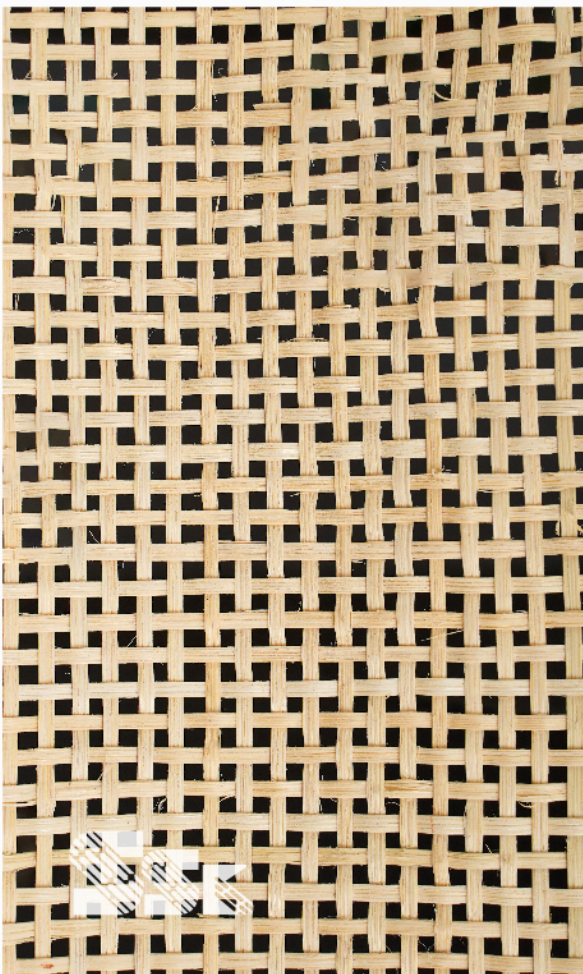

10,000+ Satisfied Customers

100% Quality Assurance

Open Hexagonal Webbing

Our open hexagonal rattan webbing is made from the finest quality, natural rattan material, and is woven in a beautiful, open, hexagonal pattern that is both unique and eye-catching. Our rattan webbing is perfect for a wide range of furniture and decor applications, including chair seats, backs, and sides, as well as cabinet doors, room dividers, and other home accessories.

We offer a wide range of sizes and lengths of open hexagonal rattan webbing to choose from. Below are the sizes available with us:

Width	Length	Square Feet (1 Roll)	
14 inches	50 ft	58.33 sqft	
16 inches	50 ft	66.66 sqft	
18 inches	50 ft	75 sqft	*PVC also available
24 inches	50 ft	100 sqft	*PVC also available
30 inches	50 ft	125 sqft	
36 inches	50 ft	150 sqft	*PVC also available
48 inches	50 ft	200 sqft	

OPEN HEXAGONAL WEBBING

Open Weave Grid Webbing

SSK is a leading provider of open box type rattan webbing, a popular choice for a wide range of furniture and decor applications. Our open weave grid rattan webbing is made from high-quality, natural rattan material that is both durable and long-lasting. This type of rattan webbing features an open, box-like pattern that adds a unique texture and design to any project.

OPEN WEAVE GRID WEBBING

Closed Weave Rustic

SSK is proud to offer closed-weave rattan webbing, a durable and versatile material that is perfect for a variety of furniture and decor applications. Our closed-weave rattan webbing is made from high-quality, natural rattan material that is both sturdy and attractive.