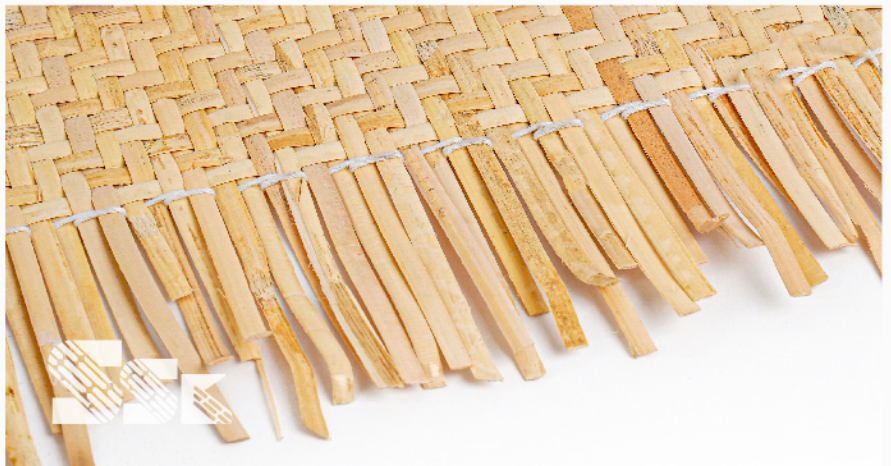

OPEN HEXAGONAL WEBBING

Open Weave Grid Webbing

SSK is a leading provider of open box type rattan webbing, a popular choice for a wide range of furniture and decor applications. Our open weave grid rattan webbing is made from high-quality, natural rattan material that is both durable and long-lasting. This type of rattan webbing features an open, box-like pattern that adds a unique texture and design to any project.

OPEN WEAVE GRID WEBBING

Closed Weave Rustic

SSK is proud to offer closed-weave rattan webbing, a durable and versatile material that is perfect for a variety of furniture and decor applications. Our closed-weave rattan webbing is made from high-quality, natural rattan material that is both sturdy and attractive.

Closed weave rattan webbing features a tight, interlocking weave that provides smooth and even surfaces, making it an ideal choice for chair seats, backs, and sides. Our closed-weave rattan webbing is available only in one size and length.

Width	Length	Square Feet (1 Roll)
24 inches	50 ft	100 sqft

CLOSED WEAVE RUSTIC

Closed Weave Mesh

At SSK, we offer a wide range of closed mesh rattan webbing for all your furniture and decor needs. Our closed mesh rattan webbing is made from natural rattan material and features a tight, interlocking weave that provides a smooth and even surface.