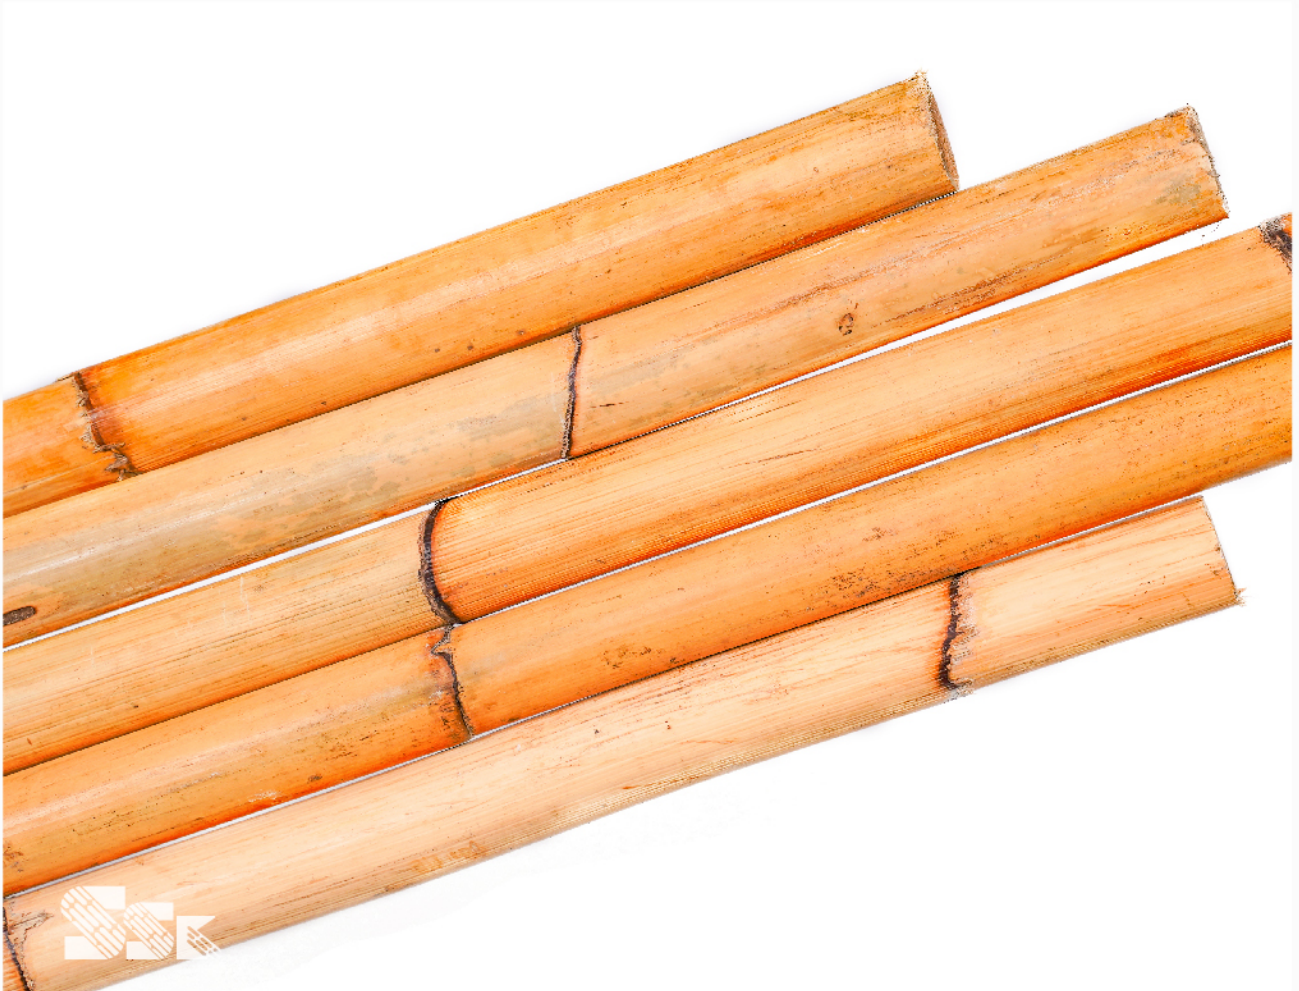

It is a strong, flexible material that is easy to work with and can be shaped to fit any design.

Sizes: 2.5mm, 2.8mm, 3.00mm, 4.00mm, 5.00mm, 6.00mm

RATTAN CORE

Flat - Oval - Core (FOC)

Rattan flat oval core, commonly known as FOC, is a type of rattan raw material that is widely used in the furniture industry for its strength, durability, and flexibility. At SSK, we specialize in providing high-quality rattan FOC that is sourced from the finest rattan plantations.

Our rattan FOC is available in a variety of sizes, ranging from 3mm to 25mm in width, making it suitable for a wide range of furniture-making applications.

FLAT - OVAL - CORE (FOC)

Rattan Peel

At SSK, we offer a wide range of high-quality rattan peel products that are perfect for a variety of furniture and decor applications. Our rattan peel is made from natural rattan material and is available in different sizes and lengths to suit your specific project needs.

It is a flexible and easy-to-work-with material that can be shaped to fit any design, making it a popular choice among designers and DIY enthusiasts.

Sizes: 5.00mm - 6.00mm

RATTAN PEEL

Rattan Manau

SSK is proud to offer a wide range of high-quality rattan manau products that are perfect for a variety of furniture and decor applications. Our rattan manau is made from the finest natural rattan material and is available in different sizes and lengths to suit your specific project needs.