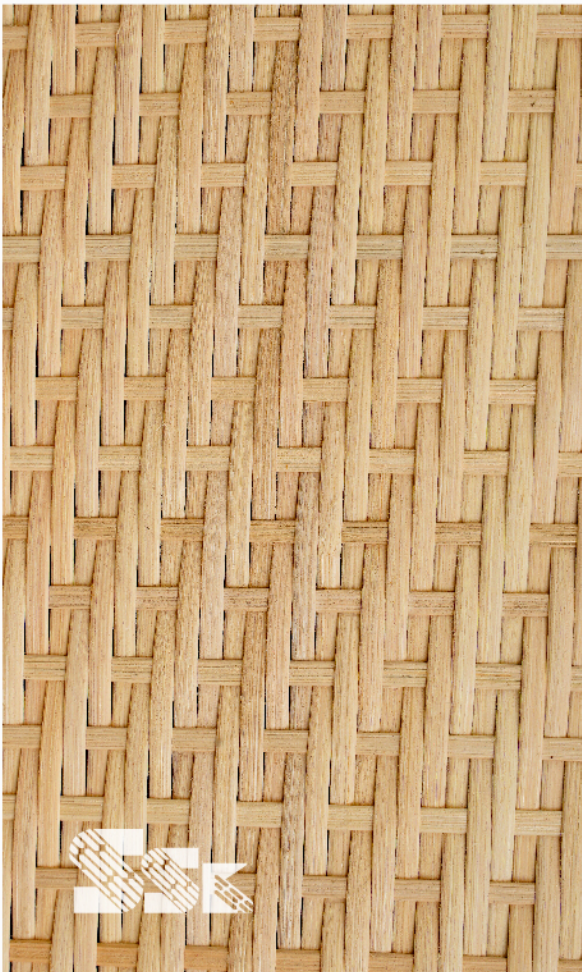

OPEN WEAVE GRID WEBBING

Closed Weave Rustic

SSK is proud to offer closed-weave rattan webbing, a durable and versatile material that is perfect for a variety of furniture and decor applications. Our closed-weave rattan webbing is made from high-quality, natural rattan material that is both sturdy and attractive.

Width	Length	Square Feet (1 Roll)
24 inches	50 ft	100 sqft

CLOSED WEAVE RUSTIC

Closed Weave Mesh

At SSK, we offer a wide range of closed mesh rattan webbing for all your furniture and decor needs. Our closed mesh rattan webbing is made from natural rattan material and features a tight, interlocking weave that provides a smooth and even surface.

The closed mesh pattern adds a unique texture and visual interest to any project.

Width	Length	Square Feet (1 Roll)
24 inches	50 ft	100 sqft
36 inches	50 ft	150 sqft

CLOSED WEAVE MESH

Closed Weave Net

At SSK, we specialize in providing high-quality closed net type rattan webbing for a variety of furniture and decor applications. Our closed net type rattan webbing is made from natural rattan material and features a unique, intricate weave pattern that adds a touch of elegance to any project.

The closed net pattern adds a stylish, modern look to any project.

Width	Length	Square Feet (1 Roll)
24 inches	50 ft	100 sqft

CLOSED WEAVE NET

Open Floral Webbing

Our floral webbing is crafted using premium quality natural materials and features an intricate floral pattern that adds a touch of elegance to any furniture or decor project.