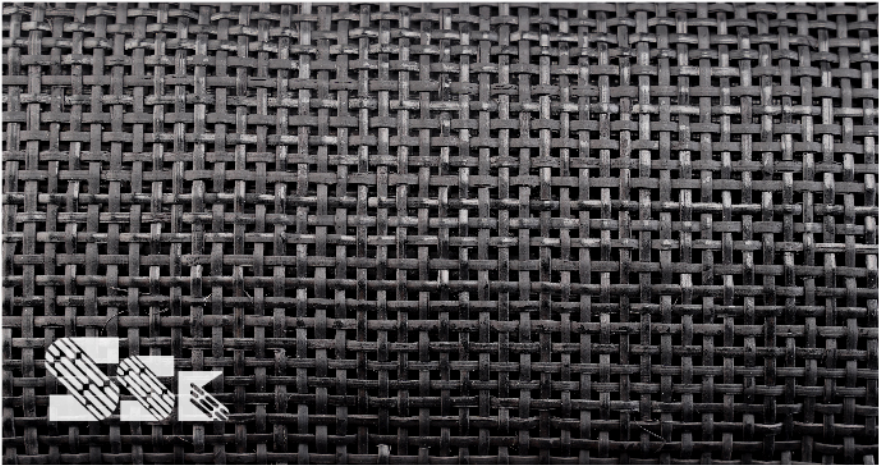

Width	Length	Square Feet (1 Roll)
24 inches	50 ft	100 sqft

CLOSED DIAMOND WEBBING

Black Open Hexagonal Webbing

Our Black Open Hexagonal Webbing is meticulously crafted from premium, natural rattan, showcasing a sophisticated blend of traditional craftsmanship and modern elegance. The deep black hue and intricate open weave pattern offer a timeless aesthetic, perfect for enhancing furniture pieces, wall accents, or any decor project.

Width	Length	Square Feet (1 Roll)
18 inches	50 ft	75 sqft
24 inches	50 ft	100 sqft

BLACK OPEN HEXAGONAL WEBBING

Black Open Weave Webbing

Our Black Open Weave Webbing, known for its durability and timeless appeal. The open weave pattern, coupled with a deep black hue, provides a versatile solution for enhancing furniture, decor, and architectural elements. With its robust construction and elegant design, this webbing is ideal for projects that require both aesthetic beauty and lasting performance.

Width	Length	Square Feet (1 Roll)
18 inches	50 ft	75 sqft
24 inches	50 ft	100 sqft

BLACK OPEN WEAVE WEBBING

Rattan Core

At SSK, we offer high-quality rattan core for a variety of furniture and decor applications. Our rattan core is made from the highest-quality natural rattan material and is available in a range of sizes and lengths to suit your specific project needs.

It is a strong, flexible material that is easy to work with and can be shaped to fit any design.

Sizes: 2.5mm, 2.8mm, 3.00mm, 4.00mm, 5.00mm, 6.00mm

RATTAN CORE

Flat - Oval - Core (FOC)

Rattan flat oval core, commonly known as FOC, is a type of rattan raw material that is widely used in the furniture industry for its strength, durability, and flexibility. At SSK, we specialize in providing high-quality rattan FOC that is sourced from the finest rattan plantations.