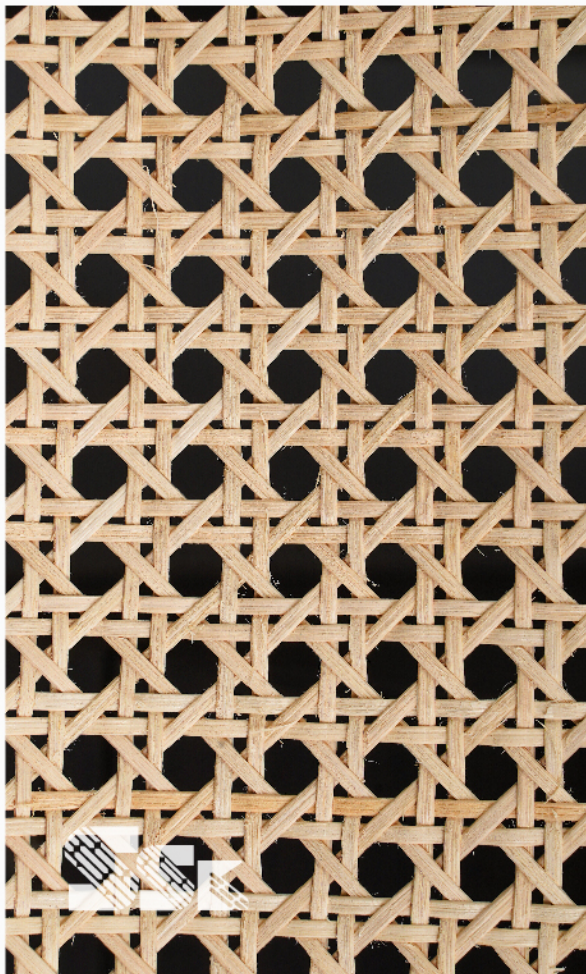

10,000+ Satisfied Customers

100% Quality Assurance

Open Hexagonal Webbing

Our open hexagonal rattan webbing is made from the finest quality, natural rattan material, and is woven in a beautiful, open, hexagonal pattern that is both unique and eye-catching. Our rattan webbing is perfect for a wide range of furniture and decor applications, including chair seats, backs, and sides, as well as cabinet doors, room dividers, and other home accessories.

We offer a wide range of sizes and lengths of open hexagonal rattan webbing to choose from. Below are the sizes available with us:

Width	Length	Square Feet (1 Roll)	
14 inches	50 ft	58.33 sqft	
16 inches	50 ft	66.66 sqft	
18 inches	50 ft	75 sqft	*PVC also available
24 inches	50 ft	100 sqft	*PVC also available
30 inches	50 ft	125 sqft	
36 inches	50 ft	150 sqft	*PVC also available
48 inches	50 ft	200 sqft	

OPEN HEXAGONAL WEBBING

Open Weave Grid Webbing

SSK is a leading provider of open box type rattan webbing, a popular choice for a wide range of furniture and decor applications. Our open weave grid rattan webbing is made from high-quality, natural rattan material that is both durable and long-lasting. This type of rattan webbing features an open, box-like pattern that adds a unique texture and design to any project.