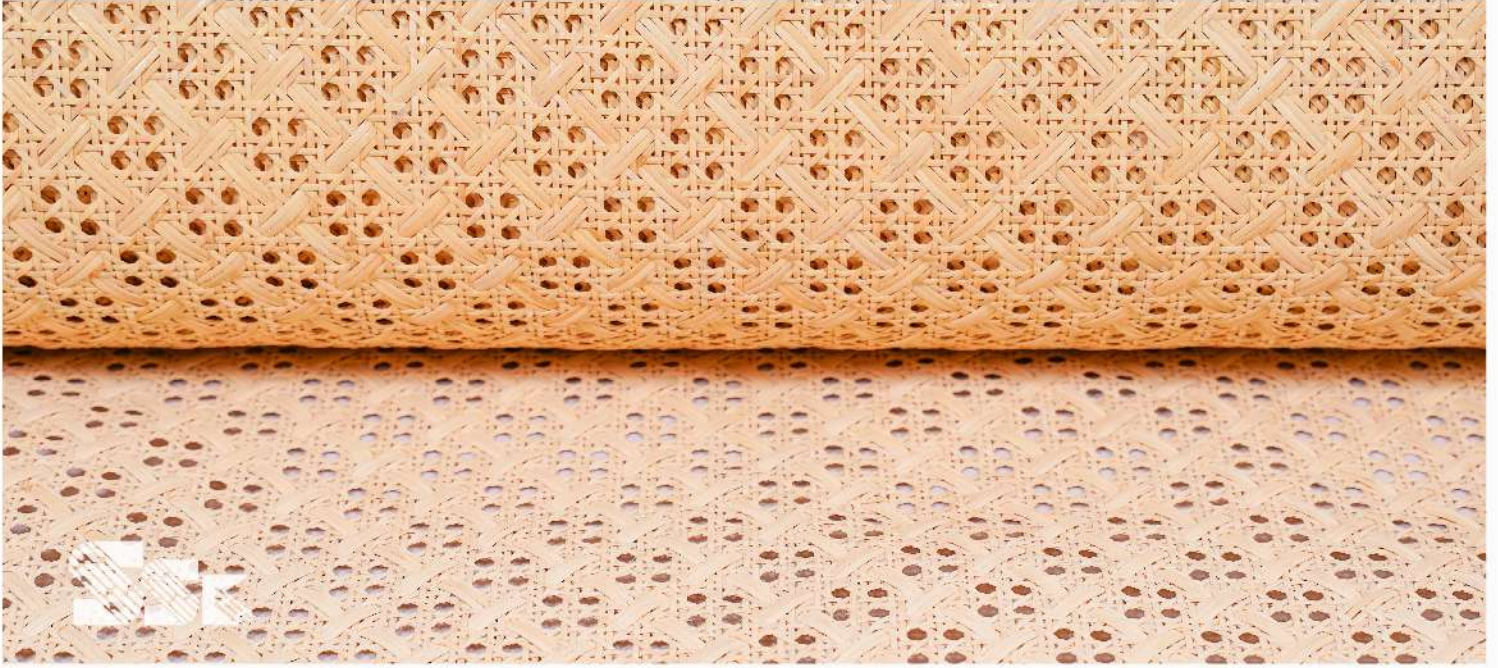

Closed weave rattan webbing features a tight, interlocking weave that provides smooth and even surfaces, making it an ideal choice for chair seats, backs, and sides. Our closed-weave rattan webbing is available only in one size and length.

The closed mesh pattern adds a unique texture and visual interest to any project.

Width	Length	Square Feet (1 Roll)
24 inches	50 ft	100 sqft
36 inches	50 ft	150 sqft

CLOSED WEAVE MESH

Closed Weave Net

At SSK, we specialize in providing high-quality closed net type rattan webbing for a variety of furniture and decor applications. Our closed net type rattan webbing is made from natural rattan material and features a unique, intricate weave pattern that adds a touch of elegance to any project.

The closed net pattern adds a stylish, modern look to any project.

Width	Length	Square Feet (1 Roll)
24 inches	50 ft	100 sqft

CLOSED WEAVE NET

Open Floral Webbing

Our floral webbing is crafted using premium quality natural materials and features an intricate floral pattern that adds a touch of elegance to any furniture or decor project.

Width	Length	Square Feet (1 Roll)
24 inches	50 ft	100 sqft

OPEN FLORAL WEBBING

Closed Diamond Webbing

Our Closed Diamond Webbing Sheets, meticulously crafted from the finest natural materials. Adorned with an exquisite closed diamond pattern, these sheets elevate any furniture or decor project with a timeless elegance.