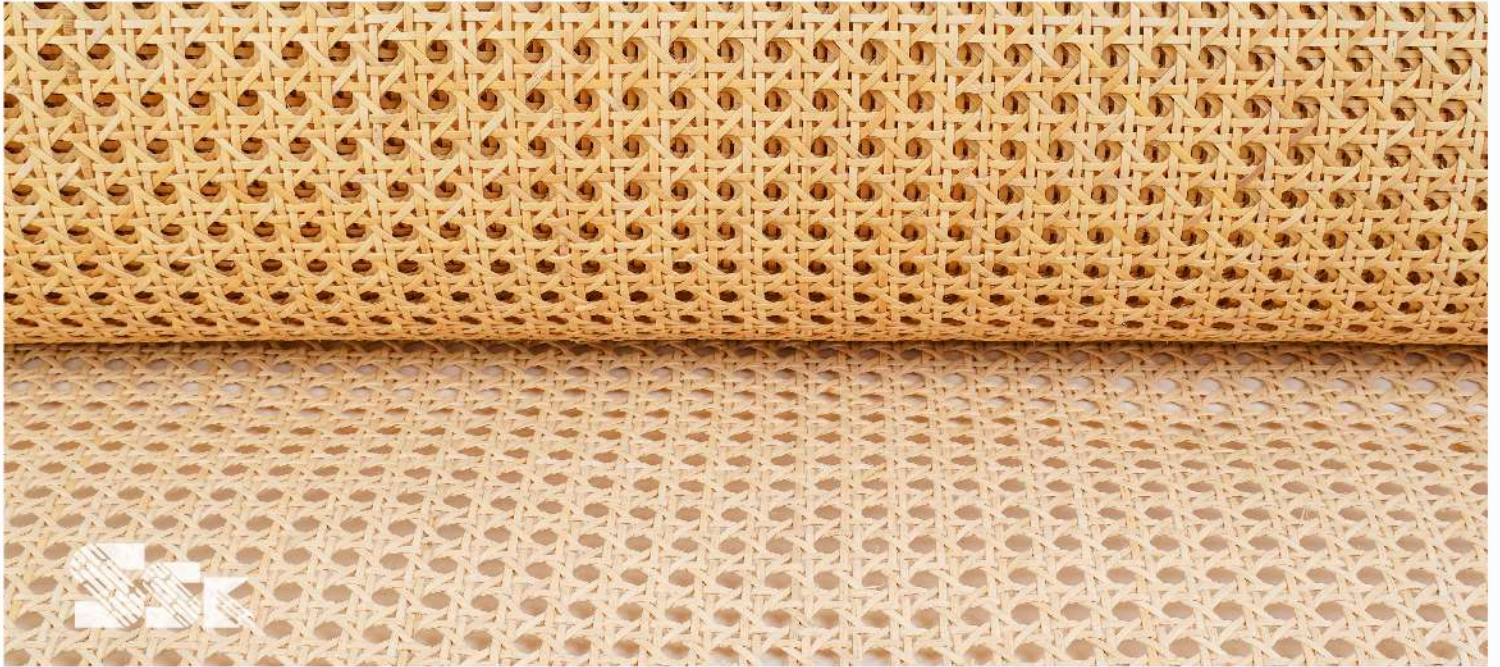

10,000+ Satisfied Customers

100% Quality Assurance

Open Hexagonal Webbing

Our open hexagonal rattan webbing is made from the finest quality, natural rattan material, and is woven in a beautiful, open, hexagonal pattern that is both unique and eye-catching. Our rattan webbing is perfect for a wide range of furniture and decor applications, including chair seats, backs, and sides, as well as cabinet doors, room dividers, and other home accessories.

We offer a wide range of sizes and lengths of open hexagonal rattan webbing to choose from. Below are the sizes available with us:

Width	Length	Square Feet (1 Roll)	
14 inches	50 ft	58.33 sqft	
16 inches	50 ft	66.66 sqft	
18 inches	50 ft	75 sqft	*PVC also available
24 inches	50 ft	100 sqft	*PVC also available
30 inches	50 ft	125 sqft	
36 inches	50 ft	150 sqft	*PVC also available
48 inches	50 ft	200 sqft	

OPEN HEXAGONAL WEBBING

Open Weave Grid Webbing

SSK is a leading provider of open box type rattan webbing, a popular choice for a wide range of furniture and decor applications. Our open weave grid rattan webbing is made from high-quality, natural rattan material that is both durable and long-lasting. This type of rattan webbing features an open, box-like pattern that adds a unique texture and design to any project.