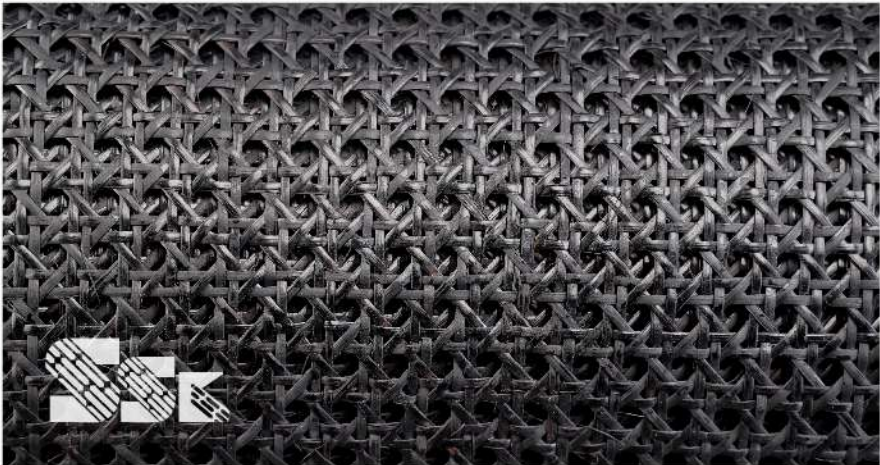

Width	Length	Square Feet (1 Roll)
24 inches	50 ft	100 sqft

CLOSED DIAMOND WEBBING

Black Open Hexagonal Webbing

Our Black Open Hexagonal Webbing is meticulously crafted from premium, natural rattan, showcasing a sophisticated blend of traditional craftsmanship and modern elegance. The deep black hue and intricate open weave pattern offer a timeless aesthetic, perfect for enhancing furniture pieces, wall accents, or any decor project.

Width	Length	Square Feet (1 Roll)
18 inches	50 ft	75 sqft
24 inches	50 ft	100 sqft

BLACK OPEN HEXAGONAL WEBBING

Black Open Weave Webbing

Our Black Open Weave Webbing, known for its durability and timeless appeal. The open weave pattern, coupled with a deep black hue, provides a versatile solution for enhancing furniture, decor, and architectural elements. With its robust construction and elegant design, this webbing is ideal for projects that require both aesthetic beauty and lasting performance.