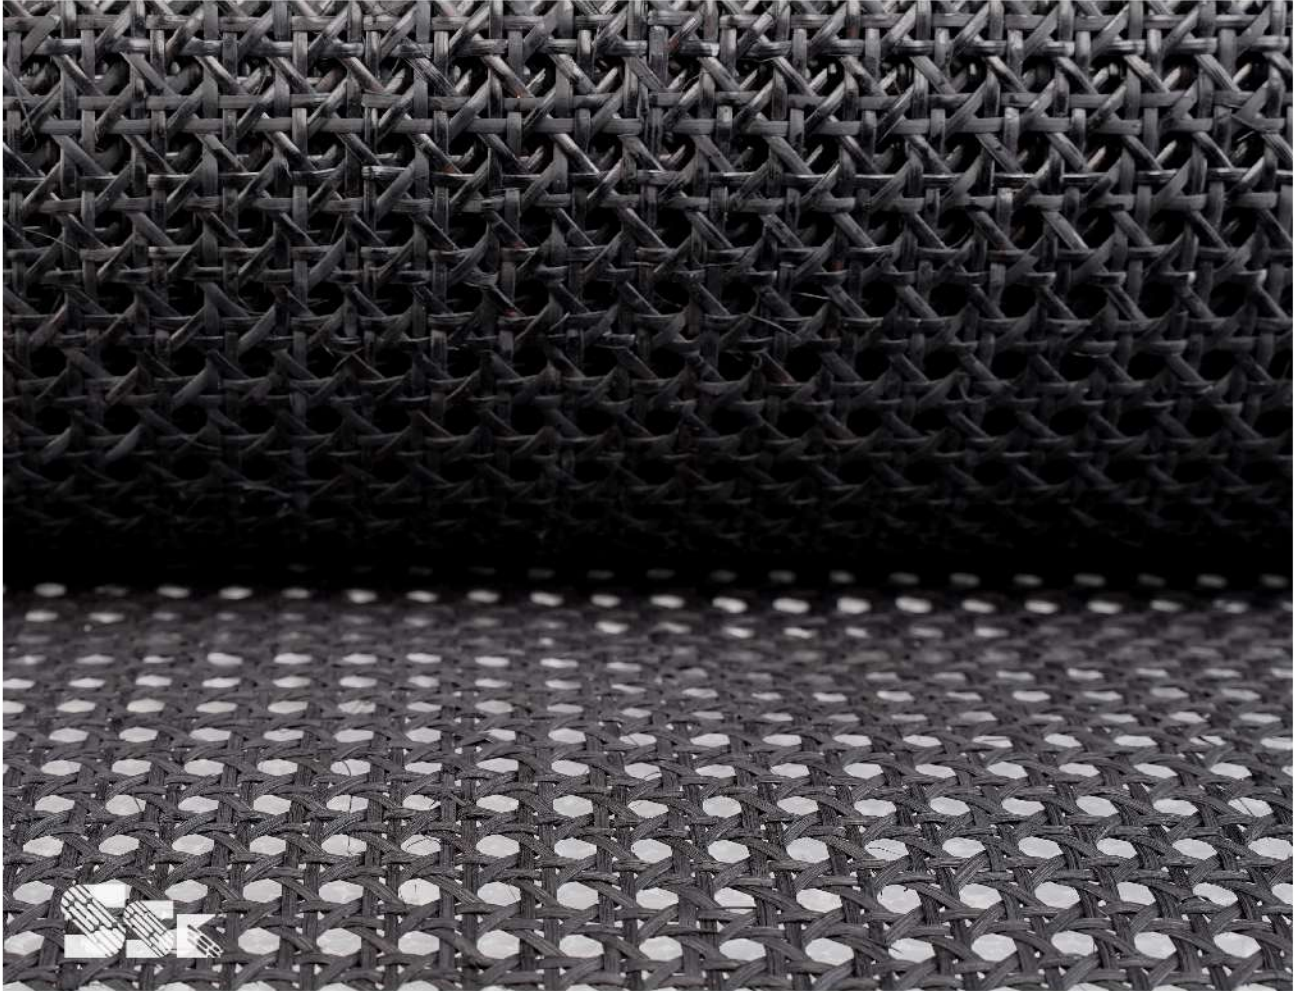

Width	Length	Square Feet (1 Roll)
24 inches	50 ft	100 sqft

OPEN FLORAL WEBBING

Closed Diamond Webbing

Our Closed Diamond Webbing Sheets, meticulously crafted from the finest natural materials. Adorned with an exquisite closed diamond pattern, these sheets elevate any furniture or decor project with a timeless elegance.

Width	Length	Square Feet (1 Roll)
24 inches	50 ft	100 sqft

CLOSED DIAMOND WEBBING

Black Open Hexagonal Webbing

Our Black Open Hexagonal Webbing is meticulously crafted from premium, natural rattan, showcasing a sophisticated blend of traditional craftsmanship and modern elegance. The deep black hue and intricate open weave pattern offer a timeless aesthetic, perfect for enhancing furniture pieces, wall accents, or any decor project.