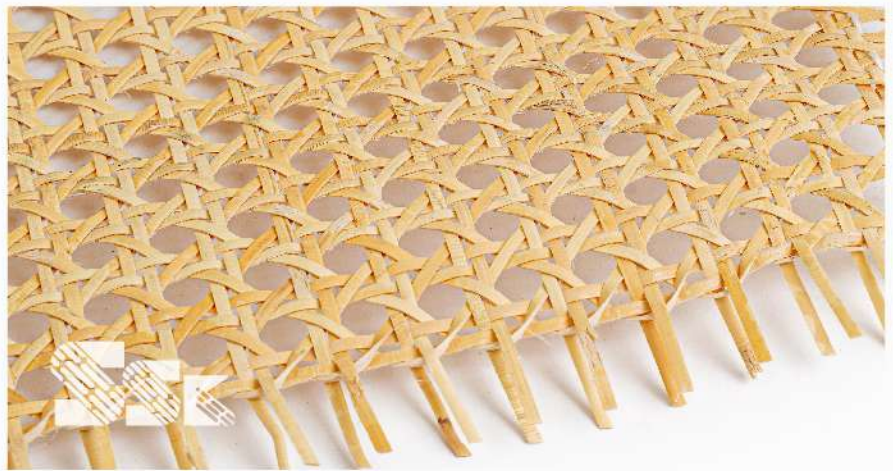

10,000+ Satisfied Customers

100% Quality Assurance

Open Hexagonal Webbing

Our open hexagonal rattan webbing is made from the finest quality, natural rattan material, and is woven in a beautiful, open, hexagonal pattern that is both unique and eye-catching. Our rattan webbing is perfect for a wide range of furniture and decor applications, including chair seats, backs, and sides, as well as cabinet doors, room dividers, and other home accessories.

We offer a wide range of sizes and lengths of open hexagonal rattan webbing to choose from. Below are the sizes available with us:

Width	Length	Square Feet (1 Roll)	
14 inches	50 ft	58.33 sqft	
16 inches	50 ft	66.66 sqft	
18 inches	50 ft	75 sqft	*PVC also available
24 inches	50 ft	100 sqft	*PVC also available
30 inches	50 ft	125 sqft	
36 inches	50 ft	150 sqft	*PVC also available
48 inches	50 ft	200 sqft	

OPEN HEXAGONAL WEBBING

Open Weave Grid Webbing

SSK is a leading provider of open box type rattan webbing, a popular choice for a wide range of furniture and decor applications. Our open weave grid rattan webbing is made from high-quality, natural rattan material that is both durable and long-lasting. This type of rattan webbing features an open, box-like pattern that adds a unique texture and design to any project.

OPEN WEAVE GRID WEBBING

Closed Weave Rustic

SSK is proud to offer closed-weave rattan webbing, a durable and versatile material that is perfect for a variety of furniture and decor applications. Our closed-weave rattan webbing is made from high-quality, natural rattan material that is both sturdy and attractive.