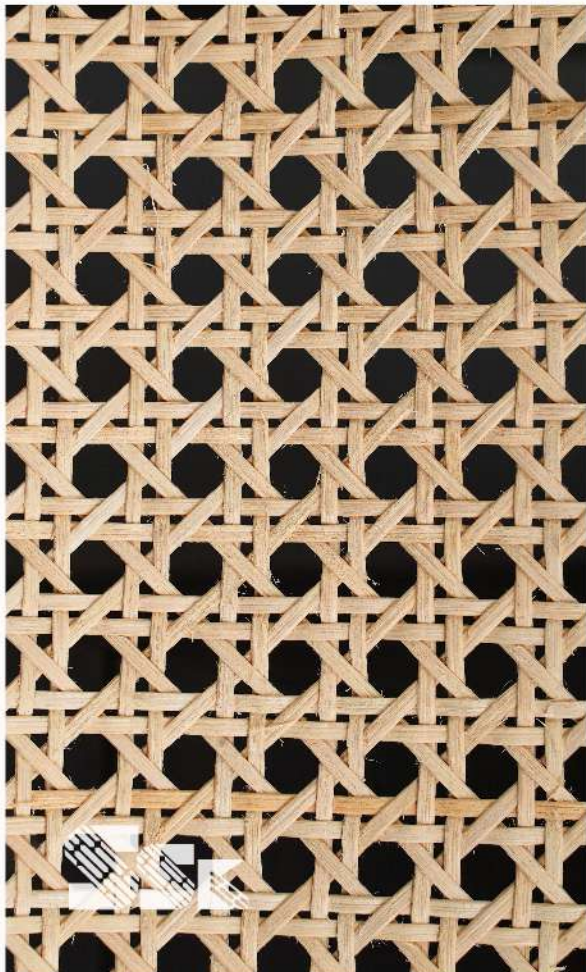

10,000+ Satisfied Customers

100% Quality Assurance

Open Hexagonal Webbing

Our open hexagonal rattan webbing is made from the finest quality, natural rattan material, and is woven in a beautiful, open, hexagonal pattern that is both unique and eye-catching. Our rattan webbing is perfect for a wide range of furniture and decor applications, including chair seats, backs, and sides, as well as cabinet doors, room dividers, and other home accessories.

We offer a wide range of sizes and lengths of open hexagonal rattan webbing to choose from. Below are the sizes available with us:

Width	Length	Square Feet (1 Roll)	
14 inches	50 ft	58.33 sqft	
16 inches	50 ft	66.66 sqft	
18 inches	50 ft	75 sqft	*PVC also available
24 inches	50 ft	100 sqft	*PVC also available
30 inches	50 ft	125 sqft	
36 inches	50 ft	150 sqft	*PVC also available
48 inches	50 ft	200 sqft	

OPEN HEXAGONAL WEBBING

Open Weave Grid Webbing

SSK is a leading provider of open box type rattan webbing, a popular choice for a wide range of furniture and decor applications. Our open weave grid rattan webbing is made from high-quality, natural rattan material that is both durable and long-lasting. This type of rattan webbing features an open, box-like pattern that adds a unique texture and design to any project.