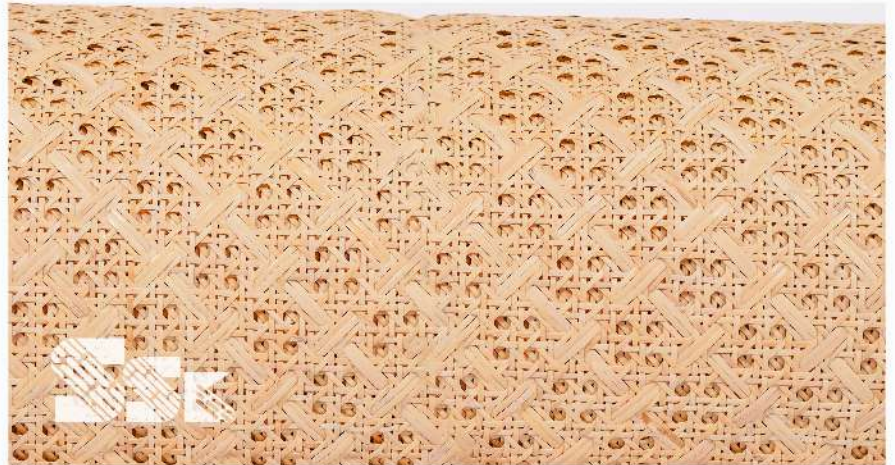

Closed weave rattan webbing features a tight, interlocking weave that provides smooth and even surfaces, making it an ideal choice for chair seats, backs, and sides. Our closed-weave rattan webbing is available only in one size and length.

The closed mesh pattern adds a unique texture and visual interest to any project.

Width	Length	Square Feet (1 Roll)
24 inches	50 ft	100 sqft
36 inches	50 ft	150 sqft

CLOSED WEAVE MESH

Closed Weave Net

At SSK, we specialize in providing high-quality closed net type rattan webbing for a variety of furniture and decor applications. Our closed net type rattan webbing is made from natural rattan material and features a unique, intricate weave pattern that adds a touch of elegance to any project.

The closed net pattern adds a stylish, modern look to any project.

Width	Length	Square Feet (1 Roll)
24 inches	50 ft	100 sqft

CLOSED WEAVE NET

Open Floral Webbing

Our floral webbing is crafted using premium quality natural materials and features an intricate floral pattern that adds a touch of elegance to any furniture or decor project.

Width	Length	Square Feet (1 Roll)
24 inches	50 ft	100 sqft

OPEN FLORAL WEBBING

Closed Diamond Webbing

Our Closed Diamond Webbing Sheets, meticulously crafted from the finest natural materials. Adorned with an exquisite closed diamond pattern, these sheets elevate any furniture or decor project with a timeless elegance.