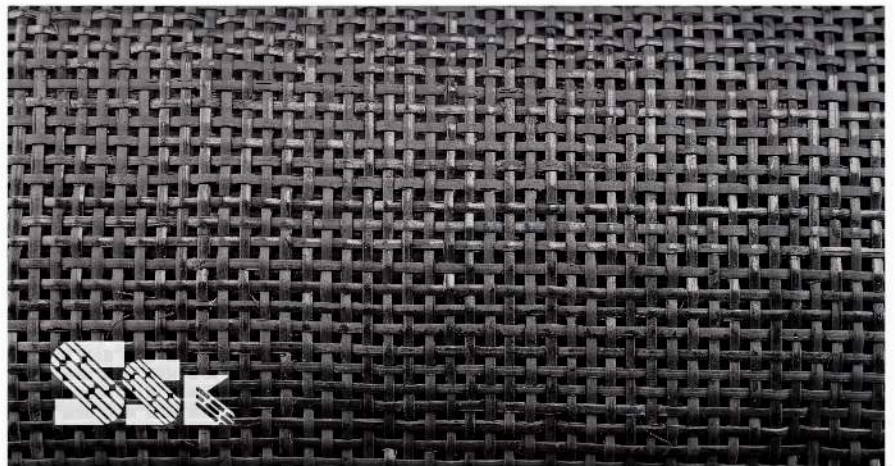

Width	Length	Square Feet (1 Roll)
24 inches	50 ft	100 sqft

CLOSED DIAMOND WEBBING

Black Open Hexagonal Webbing

Our Black Open Hexagonal Webbing is meticulously crafted from premium, natural rattan, showcasing a sophisticated blend of traditional craftsmanship and modern elegance. The deep black hue and intricate open weave pattern offer a timeless aesthetic, perfect for enhancing furniture pieces, wall accents, or any decor project.

Width	Length	Square Feet (1 Roll)
18 inches	50 ft	75 sqft
24 inches	50 ft	100 sqft

BLACK OPEN HEXAGONAL WEBBING

Black Open Weave Webbing

Our Black Open Weave Webbing, known for its durability and timeless appeal. The open weave pattern, coupled with a deep black hue, provides a versatile solution for enhancing furniture, decor, and architectural elements. With its robust construction and elegant design, this webbing is ideal for projects that require both aesthetic beauty and lasting performance.

Width	Length	Square Feet (1 Roll)
18 inches	50 ft	75 sqft
24 inches	50 ft	100 sqft

BLACK OPEN WEAVE WEBBING

Rattan Core

At SSK, we offer high-quality rattan core for a variety of furniture and decor applications. Our rattan core is made from the highest-quality natural rattan material and is available in a range of sizes and lengths to suit your specific project needs.