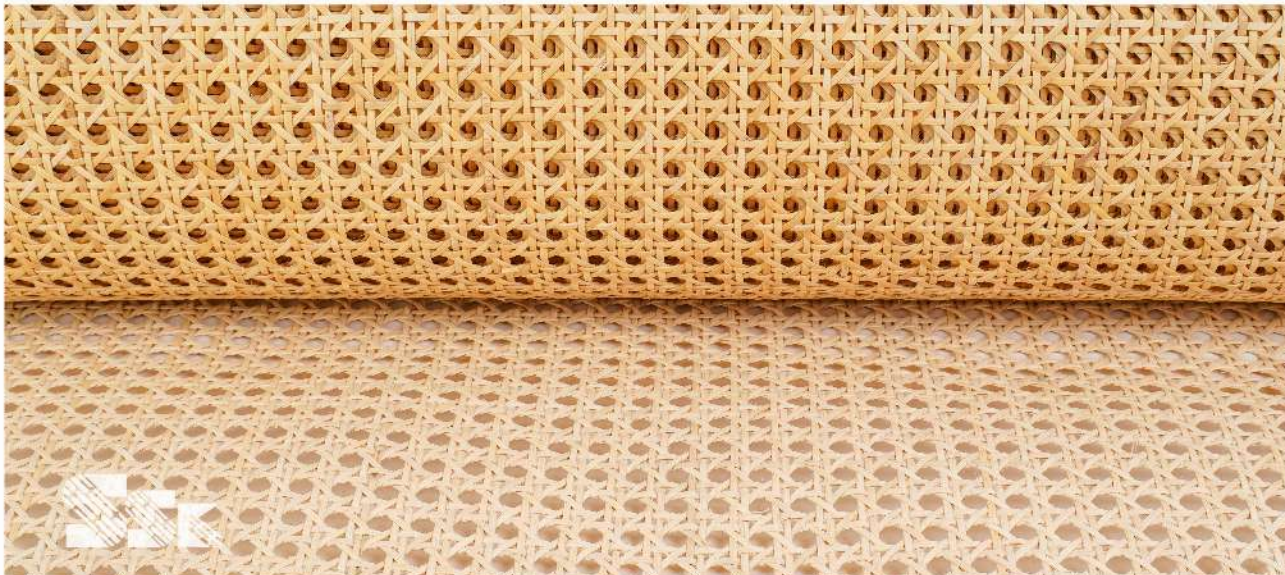

10,000+ Satisfied Customers

100% Quality Assurance

Open Hexagonal Webbing

Our open hexagonal rattan webbing is made from the finest quality, natural rattan material, and is woven in a beautiful, open, hexagonal pattern that is both unique and eye-catching. Our rattan webbing is perfect for a wide range of furniture and decor applications, including chair seats, backs, and sides, as well as cabinet doors, room dividers, and other home accessories.

We offer a wide range of sizes and lengths of open hexagonal rattan webbing to choose from. Below are the sizes available with us:

Width	Length	Square Feet (1 Roll)	
14 inches	50 ft	58.33 sqft	
16 inches	50 ft	66.66 sqft	
18 inches	50 ft	75 sqft	*PVC also available
24 inches	50 ft	100 sqft	*PVC also available
30 inches	50 ft	125 sqft	
36 inches	50 ft	150 sqft	*PVC also available
48 inches	50 ft	200 sqft	

OPEN HEXAGONAL WEBBING

Open Weave Grid Webbing

SSK is a leading provider of open box type rattan webbing, a popular choice for a wide range of furniture and decor applications. Our open weave grid rattan webbing is made from high-quality, natural rattan material that is both durable and long-lasting. This type of rattan webbing features an open, box-like pattern that adds a unique texture and design to any project.