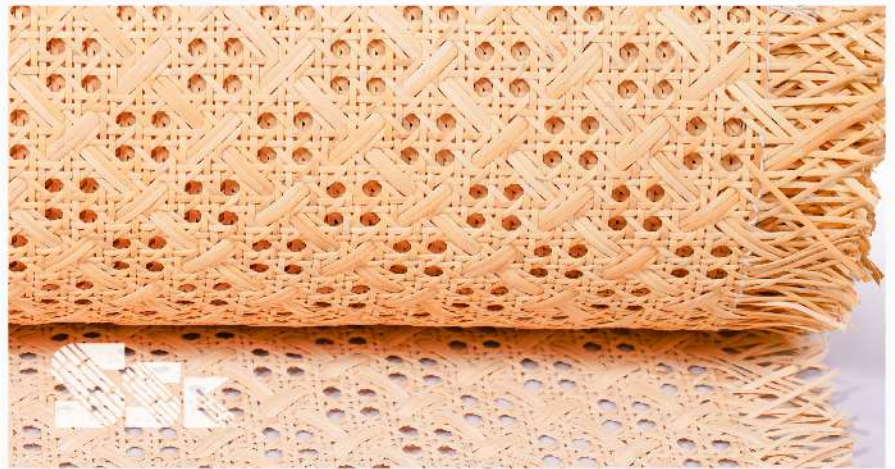

The closed net pattern adds a stylish, modern look to any project.

Width	Length	Square Feet (1 Roll)
24 inches	50 ft	100 sqft

CLOSED WEAVE NET

Open Floral Webbing

Our floral webbing is crafted using premium quality natural materials and features an intricate floral pattern that adds a touch of elegance to any furniture or decor project.

Width	Length	Square Feet (1 Roll)
24 inches	50 ft	100 sqft

OPEN FLORAL WEBBING

Closed Diamond Webbing

Our Closed Diamond Webbing Sheets, meticulously crafted from the finest natural materials. Adorned with an exquisite closed diamond pattern, these sheets elevate any furniture or decor project with a timeless elegance.