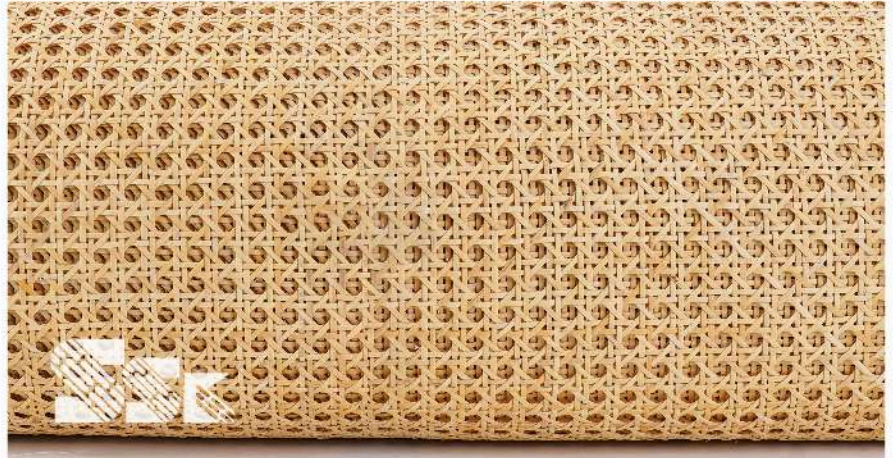

10,000+ Satisfied Customers

100% Quality Assurance

Open Hexagonal Webbing

Our open hexagonal rattan webbing is made from the finest quality, natural rattan material, and is woven in a beautiful, open, hexagonal pattern that is both unique and eye-catching. Our rattan webbing is perfect for a wide range of furniture and decor applications, including chair seats, backs, and sides, as well as cabinet doors, room dividers, and other home accessories.

We offer a wide range of sizes and lengths of open hexagonal rattan webbing to choose from. Below are the sizes available with us:

Width	Length	Square Feet (1 Roll)	
14 inches	50 ft	58.33 sqft	
16 inches	50 ft	66.66 sqft	
18 inches	50 ft	75 sqft	*PVC also available
24 inches	50 ft	100 sqft	*PVC also available
30 inches	50 ft	125 sqft	
36 inches	50 ft	150 sqft	*PVC also available
48 inches	50 ft	200 sqft	

OPEN HEXAGONAL WEBBING

Open Weave Grid Webbing

SSK is a leading provider of open box type rattan webbing, a popular choice for a wide range of furniture and decor applications. Our open weave grid rattan webbing is made from high-quality, natural rattan material that is both durable and long-lasting. This type of rattan webbing features an open, box-like pattern that adds a unique texture and design to any project.