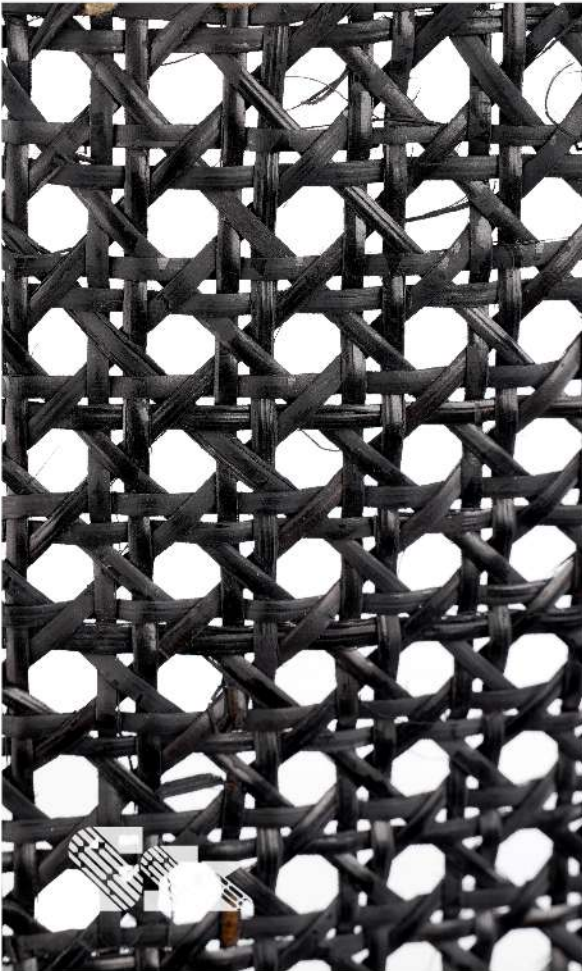

Width	Length	Square Feet (1 Roll)
24 inches	50 ft	100 sqft

OPEN FLORAL WEBBING

Closed Diamond Webbing

Our Closed Diamond Webbing Sheets, meticulously crafted from the finest natural materials. Adorned with an exquisite closed diamond pattern, these sheets elevate any furniture or decor project with a timeless elegance.

Width	Length	Square Feet (1 Roll)
24 inches	50 ft	100 sqft

CLOSED DIAMOND WEBBING

Black Open Hexagonal Webbing

Our Black Open Hexagonal Webbing is meticulously crafted from premium, natural rattan, showcasing a sophisticated blend of traditional craftsmanship and modern elegance. The deep black hue and intricate open weave pattern offer a timeless aesthetic, perfect for enhancing furniture pieces, wall accents, or any decor project.

Width	Length	Square Feet (1 Roll)
18 inches	50 ft	75 sqft
24 inches	50 ft	100 sqft

BLACK OPEN HEXAGONAL WEBBING

Black Open Weave Webbing

Our Black Open Weave Webbing, known for its durability and timeless appeal. The open weave pattern, coupled with a deep black hue, provides a versatile solution for enhancing furniture, decor, and architectural elements. With its robust construction and elegant design, this webbing is ideal for projects that require both aesthetic beauty and lasting performance.