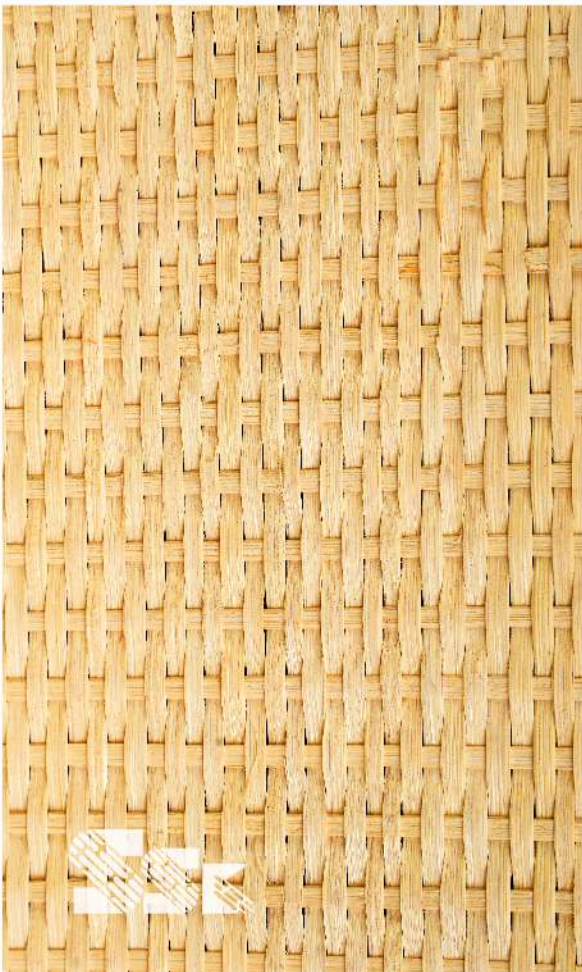

OPEN WEAVE GRID WEBBING

Closed Weave Rustic

SSK is proud to offer closed-weave rattan webbing, a durable and versatile material that is perfect for a variety of furniture and decor applications. Our closed-weave rattan webbing is made from high-quality, natural rattan material that is both sturdy and attractive.

Closed weave rattan webbing features a tight, interlocking weave that provides smooth and even surfaces, making it an ideal choice for chair seats, backs, and sides. Our closed-weave rattan webbing is available only in one size and length.

Width	Length	Square Feet (1 Roll)
24 inches	50 ft	100 sqft

CLOSED WEAVE RUSTIC

Closed Weave Mesh

At SSK, we offer a wide range of closed mesh rattan webbing for all your furniture and decor needs. Our closed mesh rattan webbing is made from natural rattan material and features a tight, interlocking weave that provides a smooth and even surface.

The closed mesh pattern adds a unique texture and visual interest to any project.

Width	Length	Square Feet (1 Roll)
24 inches	50 ft	100 sqft
36 inches	50 ft	150 sqft

CLOSED WEAVE MESH

Closed Weave Net

At SSK, we specialize in providing high-quality closed net type rattan webbing for a variety of furniture and decor applications. Our closed net type rattan webbing is made from natural rattan material and features a unique, intricate weave pattern that adds a touch of elegance to any project.